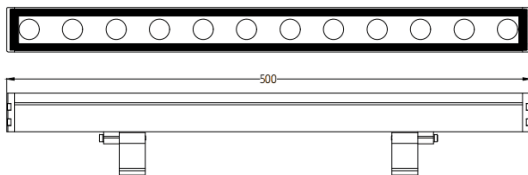

WALLLIGHT (OW02)

Lavov Wall washer from the family WALLLIGHT (OW02), with a power of 43W and a 15°X40° beam angle. Finished in Black colour. Dimensions 42x78x500mm. With a total lumen output of 1260lm and a luminous efficiency of 35lm/W. CCT OSRAM RGB 4in 1. Driver NOT INCLUDED. Made in Extruded Aluminium body, Die Cast End Caps, Tempered Glass Cover. IP66. IK05

Dimensions

Product dimensions (mm) 42x78x500mm

Scheme

Item code	86.OW02.5053.02
Product type	Outdoor
Category	Wall Washer
Family	WALLLIGHT
Subfamily	WALLLIGHT (OW02)
Pictograms	

Product	
Real power (W)	43
Real luminous flux (Lm)	1260
Luminous efficiency (Lm/W)	35
Beam angle (°)	15°X40°
Life time (h)	50000h L70B10
IP	66
Electrical class insulation	Class I
Colour	Black
Control gear included	Yes
Control gear	NOT INCLUDED
Light source	LED
Type of LED	OSRAM RGBW 4 in 1
Colour temperature (K)	OSRAM RGB 4in 1
Colour consistency (SDCM)	SDCM3
CRI	>80
IK	IK05