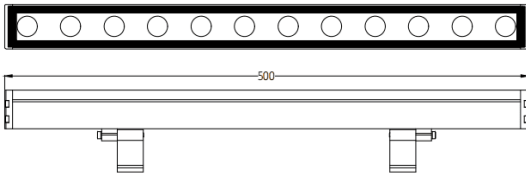

WALLLIGHT (OW02)

Lavov Wall washer from the family WALLLIGHT (OW02), with a power of 43W and a 10°X60° beam angle. Finished in Black colour. Dimensions 42x78x500mm. With a total lumen output of 1260lm and a luminous efficiency of 35lm/W. CCT OSRAM RGB 4in 1. Driver NOT INCLUDED. Made in Extruded Aluminium body, Die Cast End Caps, Tempered Glass Cover. IP66. IK05

Dimensions

Product dimensions (mm) 42x78x500mm

Scheme

Item code	86.OW02.5061.02
Product type	Outdoor
Category	Wall Washer
Family	WALLLIGHT
Subfamily	WALLLIGHT (OW02)
Pictograms	

Product	
Real power (W)	43
Real luminous flux (Lm)	1260
Luminous efficiency (Lm/W)	35
Beam angle (°)	10°X60°
Life time (h)	50000h L70B10
IP	66
Electrical class insulation	Class I
Colour	Black
Control gear included	Yes
Control gear	NOT INCLUDED
Light source	LED
Type of LED	OSRAM RGBW 4 in 1
Colour temperature (K)	OSRAM RGB 4in 1
Colour consistency (SDCM)	SDCM3
CRI	>80
IK	IK05