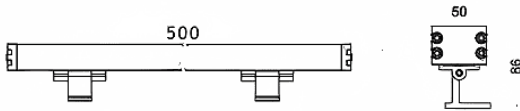

WALLLIGHT (OW03)

Lavov Wall washer from the family WALLLIGHT (OW03), with a power of 30W and a 10° beam angle. Finished in Black colour. Dimensions 50X86X500mm. With a total lumen output of 840lm and a luminous efficiency of 28lm/W. CCT RGB 3 in 1. Driver NOT INCLUDED. Made in Extruded Aluminium, Die Cast End Caps, Tempered Glass Cover. IP66. IK08

Dimensions

Product dimensions (mm) 50X86X500mm

Scheme

Item code	86.OW03.1011.02
Product type	Outdoor
Category	Wall Washer
Family	WALLLIGHT
Subfamily	WALLLIGHT (OW03)
Pictograms	

Product	
Real power (W)	30
Real luminous flux (Lm)	840
Luminous efficiency (Lm/W)	28
Beam angle (°)	10°
Life time (h)	50000h L70B10
IP	66
Electrical class insulation	Class I
Colour	Black
Control gear included	Yes
Control gear	NOT INCLUDED
Light source	LED
Type of LED	OSRAM RGB 3in 1
Colour temperature (K)	RGB 3 in 1
Colour consistency (SDCM)	SDCM3
CRI	>80
IK	IK08