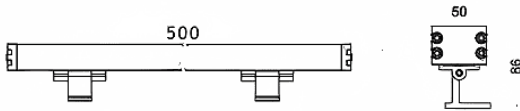

WALLLIGHT (OW03)

Lavov Wall washer from the family WALLLIGHT (OW03), with a power of 30W and a 10° beam angle. Finished in Black colour. Dimensions 50X86X500mm. With a total lumen output of 840lm and a luminous efficiency of 28lm/W. CCT RGB 3 in 1. Driver NOT INCLUDED. Made in Extruded Aluminium, Die Cast End Caps, Tempered Glass Cover. IP66. IK08

Dimensions

Product dimensions (mm) 50X86X500mm

Scheme

Item code	86.OW03.1013.02
Product type	Outdoor
Category	Wall Washer
Family	WALLLIGHT
Subfamily	WALLLIGHT (OW03)
Pictograms	

Product	
Real power (W)	30
Real luminous flux (Lm)	840
Luminous efficiency (Lm/W)	28
Beam angle (°)	10°
Life time (h)	50000h L70B10
IP	66
Electrical class insulation	Class I
Colour	Black
Control gear included	Yes
Control gear	NOT INCLUDED
Light source	LED
Type of LED	OSRAM RGB 3in 1
Colour temperature (K)	RGB 3 in 1
Colour consistency (SDCM)	SDCM3
CRI	>80
IK	IK08