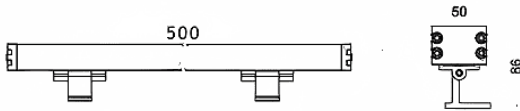

WALLLIGHT (OW03)

Lavov Wall washer from the family WALLLIGHT (OW03), with a power of 30W and a 24° beam angle. Finished in Black colour. Dimensions 50X86X500mm. With a total lumen output of 840lm and a luminous efficiency of 28lm/W. CCT RGB 3 in 1. Driver NOT INCLUDED. Made in Extruded Aluminium body, Die Cast End Caps, Tempered Glass Cover. IP66. IK08

Dimensions

Product dimensions (mm) 50X86X500mm

Scheme

Item code	86.OW03.1021.02
Product type	Outdoor
Category	Wall Washer
Family	WALLLIGHT
Subfamily	WALLLIGHT (OW03)
Pictograms	

Product	
Real power (W)	30
Real luminous flux (Lm)	840
Luminous efficiency (Lm/W)	28
Beam angle (°)	24°
Life time (h)	50000h L70B10
IP	66
Electrical class insulation	Class I
Colour	Black
Control gear included	Yes
Control gear	NOT INCLUDED
Light source	LED
Type of LED	OSRAM RGB 3in 1
Colour temperature (K)	RGB 3 in 1
Colour consistency (SDCM)	SDCM3
CRI	>80
IK	IK08