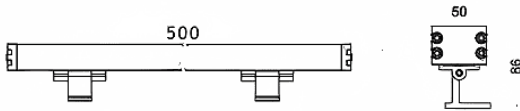

WALLLIGHT (OW03)

Lavov Wall washer from the family WALLLIGHT (OW03), with a power of 30W and a 24° beam angle. Finished in Black colour. Dimensions 50X86X500mm. With a total lumen output of 840lm and a luminous efficiency of 28lm/W. CCT RGB 3 in 1. Driver NOT INCLUDED. Made in Extruded Aluminium body, Die Cast End Caps, Tempered Glass Cover. IP66. IK08

Dimensions

Product dimensions (mm) 50X86X500mm

Scheme

Item code	86.OW03.1023.02
Product type	Outdoor
Category	Wall Washer
Family	WALLLIGHT
Subfamily	WALLLIGHT (OW03)
Pictograms	

Product	
Real power (W)	30
Real luminous flux (Lm)	840
Luminous efficiency (Lm/W)	28
Beam angle (°)	24°
Life time (h)	50000h L70B10
IP	66
Electrical class insulation	Class I
Colour	Black
Control gear included	Yes
Control gear	NOT INCLUDED
Light source	LED
Type of LED	OSRAM RGB 3in 1
Colour temperature (K)	RGB 3 in 1
Colour consistency (SDCM)	SDCM3
CRI	>80
IK	IK08