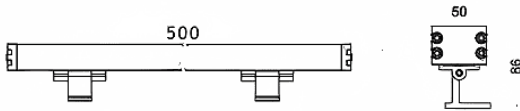

WALLLIGHT (OW03)

Lavov Wall washer from the family WALLLIGHT (OW03), with a power of 30W and a 36° beam angle. Finished in Black colour. Dimensions 50X86X500mm. With a total lumen output of 840lm and a luminous efficiency of 28lm/W. CCT RGB 3 in 1. Driver NOT INCLUDED. Made in Extruded Aluminium body, Die Cast End Caps, Tempered Glass Cover. IP66. IK08

Dimensions

Product dimensions (mm) 50X86X500mm

Scheme

Item code	86.OW03.1033.02
Product type	Outdoor
Category	Wall Washer
Family	WALLLIGHT
Subfamily	WALLLIGHT (OW03)
Pictograms	

Product	
Real power (W)	30
Real luminous flux (Lm)	840
Luminous efficiency (Lm/W)	28
Beam angle (°)	36°
Life time (h)	50000h L70B10
IP	66
Electrical class insulation	Class I
Colour	Black
Control gear included	Yes
Control gear	NOT INCLUDED
Light source	LED
Type of LED	OSRAM RGB 3in 1
Colour temperature (K)	RGB 3 in 1
Colour consistency (SDCM)	SDCM3
CRI	>80
IK	IK08