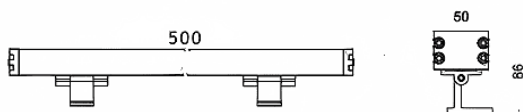

WALLLIGHT (OW03)

Lavov Wall washer from the family WALLLIGHT (OW03), with a power of 30W and a 60° beam angle. Finished in Black colour. Dimensions 50X86X500mm. With a total lumen output of 840lm and a luminous efficiency of 28lm/W. CCT RGB 3 in 1. Driver NOT INCLUDED. Made in Extruded Aluminium body, Die Cast End Caps, Tempered Glass Cover. IP66. IK08

Dimensions

Product dimensions (mm) 50X86X500mm

Scheme

Item code	86.OW03.1043.02
Product type	Outdoor
Category	Wall Washer
Family	WALLLIGHT
Subfamily	WALLLIGHT (OW03)
Pictograms	

Product	
Real power (W)	30
Real luminous flux (Lm)	840
Luminous efficiency (Lm/W)	28
Beam angle (°)	60°
Life time (h)	50000h L70B10
IP	66
Electrical class insulation	Class I
Colour	Black
Control gear included	Yes
Control gear	NOT INCLUDED
Light source	LED
Type of LED	OSRAM RGB 3in 1
Colour temperature (K)	RGB 3 in 1
Colour consistency (SDCM)	SDCM3
CRI	>80
IK	IK08