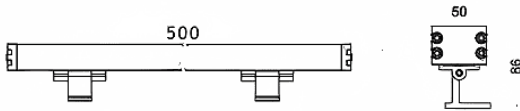

WALLLIGHT (OW03)

Lavov Wall washer from the family WALLLIGHT (OW03), with a power of 30W and a 15°X40° beam angle. Finished in Black colour. Dimensions 50X86X500mm. With a total lumen output of 840lm and a luminous efficiency of 28lm/W. CCT RGB 3 in 1. Driver NOT INCLUDED. Made in Extruded Aluminium body, Die Cast End Caps, Tempered Glass Cover. IP66. IK08

Dimensions

Product dimensions (mm) 50X86X500mm

Scheme

Item code	86.OW03.1053.02
Product type	Outdoor
Category	Wall Washer
Family	WALLLIGHT
Subfamily	WALLLIGHT (OW03)
Pictograms	

Product	
Real power (W)	30
Real luminous flux (Lm)	840
Luminous efficiency (Lm/W)	28
Beam angle (°)	15°X40°
Life time (h)	50000h L70B10
IP	66
Electrical class insulation	Class I
Colour	Black
Control gear included	Yes
Control gear	NOT INCLUDED
Light source	LED
Type of LED	OSRAM RGB 3in 1
Colour temperature (K)	RGB 3 in 1
Colour consistency (SDCM)	SDCM3
CRI	>80
IK	IK08