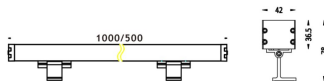

WALLLIGHT (OW03)

Wall Washer fixture from the family WALLLIGHT (OW03) with a power of 24W and a lighting distribution of 10° with a real lumen output of 1390lm and an efficiency of 57,92lm/W with a CCT of 3000K, made in Extruded Aluminium, Die Cast End Caps, Tempered Glass Cover and finished in Grey color. ON-OFF driver.

Item code	86.OW03.1311.03
Product type	Outdoor
Category	Wall Washer
Family	WALLLIGHT
Subfamily	WALLLIGHT (OW03)

Pictograms

Scheme

Product	
Real power (W)	24
Real luminous flux (Lm)	1390
Luminous efficiency (Lm/W)	57.92
Beam angle (°)	10°
Life time (h)	50000h L70B10
IP	65
Electrical class insulation	Class I
Colour	Grey
Chip Brand	OSRAM
Control gear included	Yes
Control gear	ON-OFF
Light source	OSRAM single color
Colour temperature (K)	3000
Colour consistency (SDCM)	SDCM<3
CRI	>80
IK	IK08