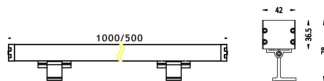

### WALLLIGHT (OW03)

Wall Washer fixture from the family WALLLIGHT (OW03) with a power of 24W and a lighting distribution of 10° with a real lumen output of 1390lm and an efficiency of 57,92lm/W with a CCT of 3000K, made in Extruded Aluminium, Die Cast End Caps, Tempered Glass Cover and finished in Grey color. ON-OFF driver.

#### Scheme

Product	
Real power (W)	24
Real luminous flux (Lm)	1390
Luminous efficiency (Lm/W)	57.92
Beam angle (°)	10°
Life time (h)	50000h L70B10
IP	65
Electrical class insulation	Class I
Colour	Grey
Chip Brand	OSRAM
Control gear included	Yes
Control gear	ON-OFF
Light source	OSRAM single color
Colour temperature (K)	3000
Colour consistency (SDCM)	SDCM<3
CRI	>80
IK	IK08