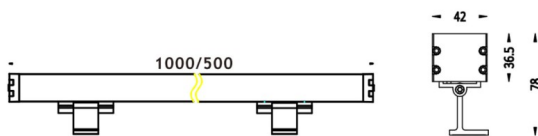

### WALLLIGHT (OW03)

Wall Washer fixture from the family WALLLIGHT (OW03) with a power of 24W and a lighting distribution of 10° with a real lumen output of 1390lm and an efficiency of 57,92lm/W with a CCT of 3000K, made in Extruded Aluminium, Die Cast End Caps, Tempered Glass Cover and finished in Grey color. ON-OFF driver.

### Scheme

|                                    |                           |
|------------------------------------|---------------------------|
| <b>Product</b>                     |                           |
| <b>Real power (W)</b>              | <b>24</b>                 |
| <b>Real luminous flux (Lm)</b>     | <b>1390</b>               |
| <b>Luminous efficiency (Lm/W)</b>  | <b>57.92</b>              |
| <b>Beam angle (°)</b>              | <b>10°</b>                |
| <b>Life time (h)</b>               | <b>50000h L70B10</b>      |
| <b>IP</b>                          | <b>65</b>                 |
| <b>Electrical class insulation</b> | <b>Class I</b>            |
| <b>Colour</b>                      | <b>Grey</b>               |
| <b>Chip Brand</b>                  | <b>OSRAM</b>              |
| <b>Control gear included</b>       | <b>Yes</b>                |
| <b>Control gear</b>                | <b>ON-OFF</b>             |
| <b>Light source</b>                | <b>LED</b>                |
| <b>Type of LED</b>                 | <b>OSRAM single color</b> |
| <b>Colour temperature (K)</b>      | <b>3000</b>               |
| <b>Colour consistency (SDCM)</b>   | <b>SDCM3</b>              |
| <b>CRI</b>                         | <b>&gt;80</b>             |
| <b>IK</b>                          | <b>IK08</b>               |