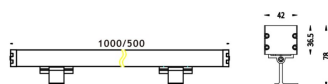

Scheme

Product

Real power (W) 24

Real luminous flux (Lm) 1390

Luminous efficiency (Lm/W) 57.92

Beam angle (°) 10°

Life time (h) 50000h L70B10

IP 65

Electrical class insulation Class I

Colour Grey

Chip Brand OSRAM

Control gear included Yes

Control gear ON-OFF

Light source OSRAM single color

Colour temperature (K) 3000

Colour consistency (SDCM) SDCM<3

CRI >80

IK IK08