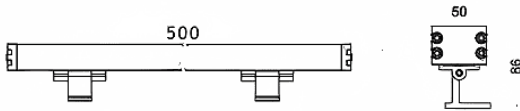

WALLLIGHT (OW03)

Lavov Wall washer from the family WALLLIGHT (OW03), with a power of 24W and a 10° beam angle. Finished in Black colour. Dimensions 50X86X500mm. With a total lumen output of 1390lm and a luminous efficiency of 57.92lm/W. CCT 3000. Driver NOT INCLUDED. Made in Extruded Aluminium body, Die Cast End Caps, Tempered Glass Cover. IP66. IK08

Dimensions

Product dimensions (mm) 50X86X500mm

Scheme

| | |
|--------------|------------------|
| Item code | 86.OW03.1313.02 |
| Product type | Outdoor |
| Category | Wall Washer |
| Family | WALLLIGHT |
| Subfamily | WALLLIGHT (OW03) |
| Pictograms | |

| | |
|-----------------------------|--------------------|
| Product | |
| Real power (W) | 24 |
| Real luminous flux (Lm) | 1390 |
| Luminous efficiency (Lm/W) | 57.92 |
| Beam angle (°) | 10° |
| Life time (h) | 50000h L70B10 |
| IP | 66 |
| Electrical class insulation | Class I |
| Colour | Black |
| Control gear included | Yes |
| Control gear | NOT INCLUDED |
| Light source | LED |
| Type of LED | OSRAM single color |
| Colour temperature (K) | 3000 |
| Colour consistency (SDCM) | SDCM3 |
| CRI | >80 |
| IK | IK08 |