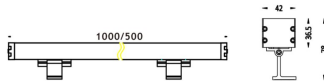

WALLLIGHT (OW03)

Wall Washer fixture from the family WALLLIGHT (OW03) with a power of 24W and a lighting distribution of 10° with a real lumen output of 1390lm and an efficiency of 57,92lm/W with a CCT of 3000K, made in Extruded Aluminium, Die Cast End Caps, Tempered Glass Cover and finished in Grey color. DALI driver.

Item code	86.OW03.1313.03
Product type	Outdoor
Category	Wall Washer
Family	WALLLIGHT
Subfamily	WALLLIGHT (OW03)

Pictograms

Scheme

Product

Real power (W)	24
Real luminous flux (Lm)	1390
Luminous efficiency (Lm/W)	57.92
Beam angle (°)	10°
Life time (h)	50000h L70B10
IP	65
Electrical class insulation	Class I
Colour	Grey
Chip Brand	OSRAM
Control gear included	Yes
Control gear	NOT INCLUDED
Light source	OSRAM single color
Colour temperature (K)	3000
Colour consistency (SDCM)	SDCM<3
CRI	>80
IK	IK08