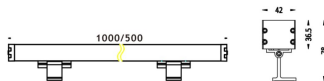

WALLLIGHT (OW03)

Wall Washer fixture from the family WALLLIGHT (OW03) with a power of 24W and a lighting distribution of 24° with a real lumen output of 1390lm and an efficiency of 57,92lm/W with a CCT of 3000K, made in Extruded Aluminium, Die Cast End Caps, Tempered Glass Cover and finished in Grey color. ON-OFF driver.

Item code	86.OW03.1321.03
Product type	Outdoor
Category	Wall Washer
Family	WALLLIGHT
Subfamily	WALLLIGHT (OW03)

Pictograms

Scheme

Product	
Real power (W)	24
Real luminous flux (Lm)	1390
Luminous efficiency (Lm/W)	57.92
Beam angle (°)	24°
Life time (h)	50000h L70B10
IP	65
Electrical class insulation	Class I
Colour	Grey
Chip Brand	OSRAM
Control gear included	Yes
Control gear	ON-OFF
Light source	OSRAM single color
Colour temperature (K)	3000
Colour consistency (SDCM)	SDCM<3
CRI	>80
IK	IK08