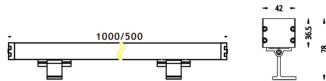

Scheme

Product

Real power (W)	24
Real luminous flux (Lm)	1390
Luminous efficiency (Lm/W)	57.92
Beam angle (°)	24°
Life time (h)	50000h L70B10
IP	65
Electrical class insulation	Class I
Colour	Grey
Chip Brand	OSRAM
Control gear included	Yes
Control gear	ON-OFF
Light source	OSRAM single color
Colour temperature (K)	3000
Colour consistency (SDCM)	SDCM<3
CRI	>80
IK	IK08