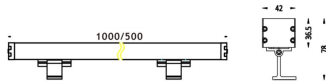

WALLLIGHT (OW03)

Wall Washer fixture from the family WALLLIGHT (OW03) with a power of 24W and a lighting distribution of 24° with a real lumen output of 1390lm and an efficiency of 57,92lm/W with a CCT of 3000K, made in Extruded Aluminium, Die Cast End Caps, Tempered Glass Cover and finished in Grey color. DALI driver.

Item code	86.OW03.1323.03
Product type	Outdoor
Category	Wall Washer
Family	WALLLIGHT
Subfamily	WALLLIGHT (OW03)

Pictograms

Scheme

Product

Real power (W)	24
Real luminous flux (Lm)	1390
Luminous efficiency (Lm/W)	57.92
Beam angle (°)	24°
Life time (h)	50000h L70B10
IP	65
Electrical class insulation	Class I
Colour	Grey
Chip Brand	OSRAM
Control gear included	Yes
Control gear	NOT INCLUDED
Light source	OSRAM single color
Colour temperature (K)	3000
Colour consistency (SDCM)	SDCM<3
CRI	>80
IK	IK08