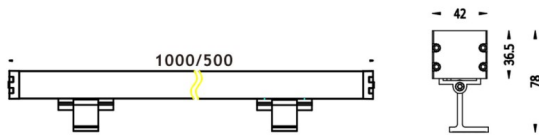

WALLLIGHT (OW03)

Wall Washer fixture from the family WALLLIGHT (OW03) with a power of 24W and a lighting distribution of 24° with a real lumen output of 1390lm and an efficiency of 57,92lm/W with a CCT of 3000K, made in Extruded Aluminium, Die Cast End Caps, Tempered Glass Cover and finished in Grey color. DALI driver.

| | |
|---------------------|-------------------------|
| Item code | 86.OW03.1323.03 |
| Product type | Outdoor |
| Category | Wall Washer |
| Family | WALLLIGHT |
| Subfamily | WALLLIGHT (OW03) |

Pictograms

Scheme

| | |
|------------------------------------|---------------------------|
| Product | |
| Real power (W) | 24 |
| Real luminous flux (Lm) | 1390 |
| Luminous efficiency (Lm/W) | 57.92 |
| Beam angle (°) | 24° |
| Life time (h) | 50000h L70B10 |
| IP | 65 |
| Electrical class insulation | Class I |
| Colour | Grey |
| Chip Brand | OSRAM |
| Control gear included | Yes |
| Control gear | NOT INCLUDED |
| Light source | LED |
| Type of LED | OSRAM single color |
| Colour temperature (K) | 3000 |
| Colour consistency (SDCM) | SDCM3 |
| CRI | >80 |
| IK | IK08 |