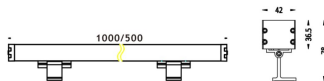

WALLLIGHT (OW03)

Wall Washer fixture from the family WALLLIGHT (OW03) with a power of 24W and a lighting distribution of 36° with a real lumen output of 1390lm and an efficiency of 57,92lm/W with a CCT of 3000K, made in Extruded Aluminium, Die Cast End Caps, Tempered Glass Cover and finished in Grey color. ON-OFF driver.

Item code	86.OW03.1331.03
Product type	Outdoor
Category	Wall Washer
Family	WALLLIGHT
Subfamily	WALLLIGHT (OW03)

Pictograms

Scheme

Product	
Real power (W)	24
Real luminous flux (Lm)	1390
Luminous efficiency (Lm/W)	57.92
Beam angle (°)	36°
Life time (h)	50000h L70B10
IP	65
Electrical class insulation	Class I
Colour	Grey
Chip Brand	OSRAM
Control gear included	Yes
Control gear	ON-OFF
Light source	OSRAM single color
Colour temperature (K)	3000
Colour consistency (SDCM)	SDCM<3
CRI	>80
IK	IK08