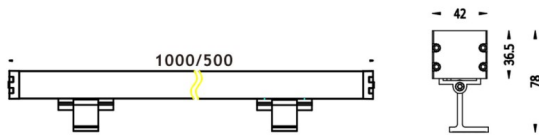

### WALLLIGHT (OW03)

Wall Washer fixture from the family WALLLIGHT (OW03) with a power of 24W and a lighting distribution of 36° with a real lumen output of 1390lm and an efficiency of 57,92lm/W with a CCT of 3000K, made in Extruded Aluminium, Die Cast End Caps, Tempered Glass Cover and finished in Grey color. ON-OFF driver.

#### Scheme

Product	
Real power (W)	24
Real luminous flux (Lm)	1390
Luminous efficiency (Lm/W)	57.92
Beam angle (°)	36°
Life time (h)	50000h L70B10
IP	65
Electrical class insulation	Class I
Colour	Grey
Chip Brand	OSRAM
Control gear included	Yes
Control gear	ON-OFF
Light source	LED
Type of LED	OSRAM single color
Colour temperature (K)	3000
Colour consistency (SDCM)	SDCM3
CRI	>80
IK	IK08