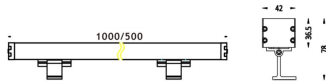

WALLLIGHT (OW03)

Wall Washer fixture from the family WALLLIGHT (OW03) with a power of 24W and a lighting distribution of 36° with a real lumen output of 1390lm and an efficiency of 57,92lm/W with a CCT of 3000K, made in Extruded Aluminium, Die Cast End Caps, Tempered Glass Cover and finished in Grey color. DALI driver.

Item code	86.OW03.1333.03
Product type	Outdoor
Category	Wall Washer
Family	WALLLIGHT
Subfamily	WALLLIGHT (OW03)

Pictograms

Scheme

Product

Real power (W)	24
Real luminous flux (Lm)	1390
Luminous efficiency (Lm/W)	57.92
Beam angle (°)	36°
Life time (h)	50000h L70B10
IP	65
Electrical class insulation	Class I
Colour	Grey
Chip Brand	OSRAM
Control gear included	Yes
Control gear	NOT INCLUDED
Light source	OSRAM single color
Colour temperature (K)	3000
Colour consistency (SDCM)	SDCM<3
CRI	>80
IK	IK08