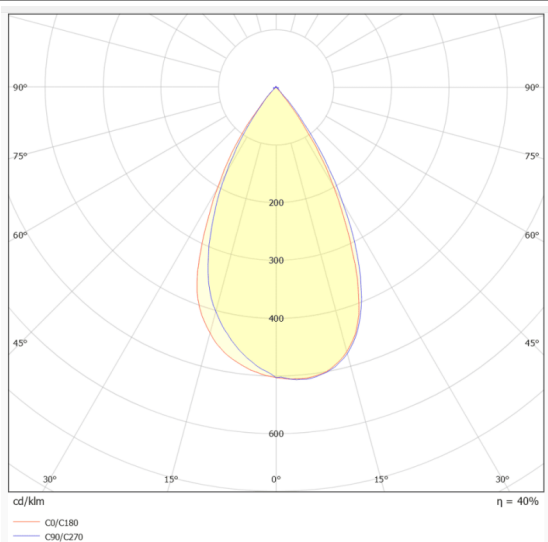

### WALLLIGHT (OW03)

Lavov Wall washer from the family WALLLIGHT (OW03), with a power of 24W and a 60° beam angle. Finished in Black colour. Dimensions 50X86X500mm. With a total lumen output of 1390lm and a luminous efficiency of 57.92lm/W. CCT 3000. Driver ON-OFF. Made in Extruded Aluminium body, Die Cast End Caps, Tempered Glass Cover. IP66. IK08

#### Dimensions

Product dimensions (mm) 50X86X500mm

#### Photometry

Item code	86.OW03.1341.02
Product type	Outdoor
Category	Wall Washer
Family	WALLLIGHT
Subfamily	WALLLIGHT (OW03)
Pictograms	

Product	
Real power (W)	24
Real luminous flux (Lm)	1390
Luminous efficiency (Lm/W)	57.92
Beam angle (°)	60°
Life time (h)	50000h L70B10
IP	66
Electrical class insulation	Class I
Colour	Black
Control gear included	Yes
Control gear	ON-OFF
Light source	LED
Type of LED	OSRAM single color
Colour temperature (K)	3000
Colour consistency (SDCM)	SDCM3
CRI	>80
IK	IK08