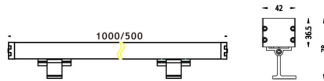

Scheme

Product

Real power (W)	24
Real luminous flux (Lm)	1390
Luminous efficiency (Lm/W)	57.92
Beam angle (°)	60°
Life time (h)	50000h L70B10
IP	65
Electrical class insulation	Class I
Colour	Grey
Chip Brand	OSRAM
Control gear included	Yes
Control gear	ON-OFF
Light source	OSRAM single color
Colour temperature (K)	3000
Colour consistency (SDCM)	SDCM<3
CRI	>80
IK	IK08