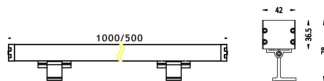

### WALLLIGHT (OW03)

Wall Washer fixture from the family WALLLIGHT (OW03) with a power of 24W and a lighting distribution of 60° with a real lumen output of 1390lm and an efficiency of 57,92lm/W with a CCT of 3000K, made in Extruded Aluminium, Die Cast End Caps, Tempered Glass Cover and finished in Grey color. ON-OFF driver.

#### Scheme

<b>Product</b>	
<b>Real power (W)</b>	<b>24</b>
<b>Real luminous flux (Lm)</b>	<b>1390</b>
<b>Luminous efficiency (Lm/W)</b>	<b>57.92</b>
<b>Beam angle (°)</b>	<b>60°</b>
<b>Life time (h)</b>	<b>50000h L70B10</b>
<b>IP</b>	<b>65</b>
<b>Electrical class insulation</b>	<b>Class I</b>
<b>Colour</b>	<b>Grey</b>
<b>Chip Brand</b>	<b>OSRAM</b>
<b>Control gear included</b>	<b>Yes</b>
<b>Control gear</b>	<b>ON-OFF</b>
<b>Light source</b>	<b>OSRAM single color</b>
<b>Colour temperature (K)</b>	<b>3000</b>
<b>Colour consistency (SDCM)</b>	<b>SDCM&lt;3</b>
<b>CRI</b>	<b>&gt;80</b>
<b>IK</b>	<b>IK08</b>