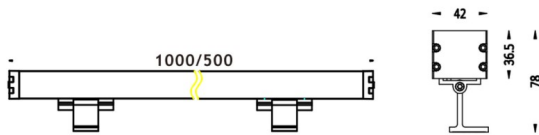

Scheme

Photometry

WALLLIGHT (OW03)

Wall Washer fixture from the family WALLLIGHT (OW03) with a power of 24W and a lighting distribution of 60° with a real lumen output of 1390lm and an efficiency of 57,92lm/W with a CCT of 3000K, made in Extruded Aluminium, Die Cast End Caps, Tempered Glass Cover and finished in Grey color. ON-OFF driver.

Item code	86.OW03.1341.03
Product type	Outdoor
Category	Wall Washer
Family	WALLLIGHT
Subfamily	WALLLIGHT (OW03)
Pictograms	

Product	
Real power (W)	24
Real luminous flux (Lm)	1390
Luminous efficiency (Lm/W)	57.92
Beam angle (°)	60°
Life time (h)	50000h L70B10
IP	65
Electrical class insulation	Class I
Colour	Grey
Chip Brand	OSRAM
Control gear included	Yes
Control gear	ON-OFF
Light source	LED
Type of LED	OSRAM single color
Colour temperature (K)	3000
Colour consistency (SDCM)	SDCM3
CRI	>80
IK	IK08