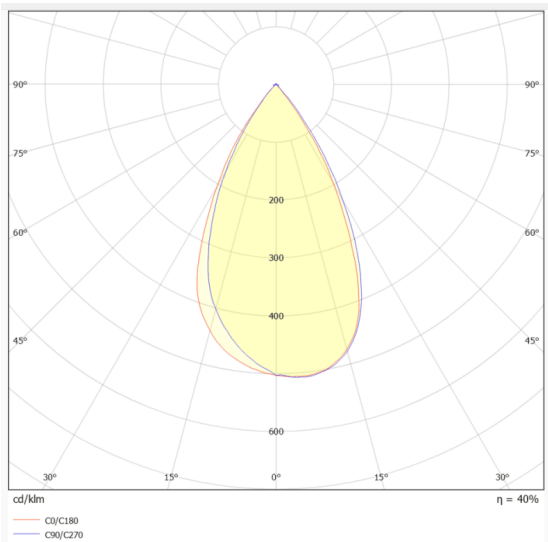

Scheme

Photometry

WALLLIGHT (OW03)

Wall Washer fixture from the family WALLLIGHT (OW03) with a power of 24W and a lighting distribution of 60° with a real lumen output of 1390lm and an efficiency of 57,92lm/W with a CCT of 3000K, made in Extruded Aluminium, Die Cast End Caps, Tempered Glass Cover and finished in Grey color. ON-OFF driver.

Item code	86.OW03.1341.03
Product type	Outdoor
Category	Wall Washer
Family	WALLLIGHT
Subfamily	WALLLIGHT (OW03)
Pictograms	

Product	
Real power (W)	24
Real luminous flux (Lm)	1390
Luminous efficiency (Lm/W)	57.92
Beam angle (°)	60°
Life time (h)	50000h L70B10
IP	65
Electrical class insulation	Class I
Colour	Grey
Chip Brand	OSRAM
Control gear included	Yes
Control gear	ON-OFF
Light source	LED
Type of LED	OSRAM single color
Colour temperature (K)	3000
Colour consistency (SDCM)	SDCM3
CRI	>80
IK	IK08