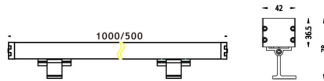

### WALLLIGHT (OW03)

Wall Washer fixture from the family WALLLIGHT (OW03) with a power of 24W and a lighting distribution of 60° with a real lumen output of 1390lm and an efficiency of 57,92lm/W with a CCT of 3000K, made in Extruded Aluminium, Die Cast End Caps, Tempered Glass Cover and finished in Grey color. ON-OFF driver.

### Scheme

<b>Product</b>	
<b>Real power (W)</b>	<b>24</b>
<b>Real luminous flux (Lm)</b>	<b>1390</b>
<b>Luminous efficiency (Lm/W)</b>	<b>57.92</b>
<b>Beam angle (°)</b>	<b>60°</b>
<b>Life time (h)</b>	<b>50000h L70B10</b>
<b>IP</b>	<b>65</b>
<b>Electrical class insulation</b>	<b>Class I</b>
<b>Colour</b>	<b>Grey</b>
<b>Chip Brand</b>	<b>OSRAM</b>
<b>Control gear included</b>	<b>Yes</b>
<b>Control gear</b>	<b>ON-OFF</b>
<b>Light source</b>	<b>OSRAM single color</b>
<b>Colour temperature (K)</b>	<b>3000</b>
<b>Colour consistency (SDCM)</b>	<b>SDCM&lt;3</b>
<b>CRI</b>	<b>&gt;80</b>
<b>IK</b>	<b>IK08</b>