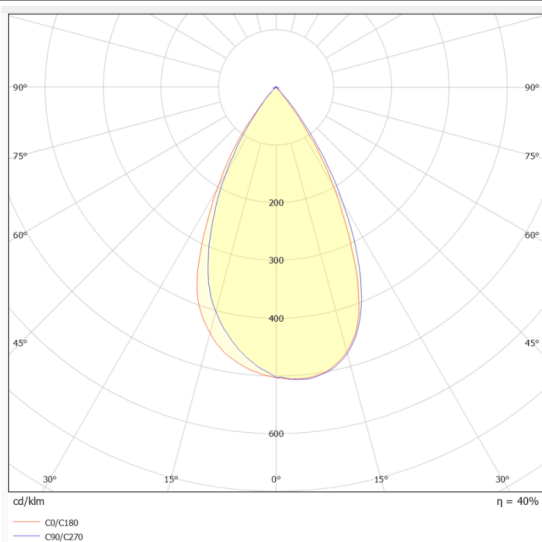

WALLLIGHT (OW03)

Lavov Wall washer from the family WALLLIGHT (OW03), with a power of 24W and a 60° beam angle. Finished in Black colour. Dimensions 50X86X500mm. With a total lumen output of 1390lm and a luminous efficiency of 57.92lm/W. CCT 3000. Driver NOT INCLUDED. Made in Extruded Aluminium body, Die Cast End Caps, Tempered Glass Cover. IP66. IK08

Dimensions

Product dimensions (mm) 50X86X500mm

Scheme

Photometry

Item code	86.OW03.1343.02
Product type	Outdoor
Category	Wall Washer
Family	WALLLIGHT
Subfamily	WALLLIGHT (OW03)
Pictograms	

Product	
Real power (W)	24
Real luminous flux (Lm)	1390
Luminous efficiency (Lm/W)	57.92
Beam angle (º)	60°
Life time (h)	50000h L70B10
IP	66
Electrical class insulation	Class I
Colour	Black
Control gear included	Yes
Control gear	NOT INCLUDED
Light source	OSRAM single color
Colour temperature (K)	3000
Colour consistency (SDCM)	SDCM<3
CRI	>80
IK	IK08