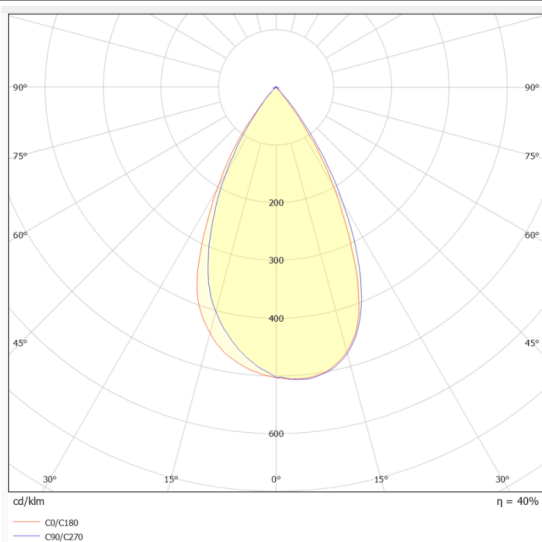

WALLLIGHT (OW03)

Lavov Wall washer from the family WALLLIGHT (OW03), with a power of 24W and a 60° beam angle. Finished in Black colour. Dimensions 50X86X500mm. With a total lumen output of 1390lm and a luminous efficiency of 57.92lm/W. CCT 3000. Driver NOT INCLUDED. Made in Extruded Aluminium body, Die Cast End Caps, Tempered Glass Cover. IP66. IK08

Dimensions

Product dimensions (mm) 50X86X500mm

Scheme

Photometry

Item code	86.OW03.1343.02
Product type	Outdoor
Category	Wall Washer
Family	WALLLIGHT
Subfamily	WALLLIGHT (OW03)
Pictograms	

Product	
Real power (W)	24
Real luminous flux (Lm)	1390
Luminous efficiency (Lm/W)	57.92
Beam angle (°)	60°
Life time (h)	50000h L70B10
IP	66
Electrical class insulation	Class I
Colour	Black
Control gear included	Yes
Control gear	NOT INCLUDED
Light source	LED
Type of LED	OSRAM single color
Colour temperature (K)	3000
Colour consistency (SDCM)	SDCM3
CRI	>80
IK	IK08