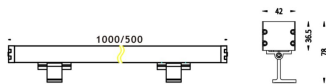

Scheme

Product

Real power (W) 24

Real luminous flux (Lm) 1390

Luminous efficiency (Lm/W) 57.92

Beam angle (°) 60°

Life time (h) 50000h L70B10

IP 65

Electrical class insulation Class I

Colour Grey

Chip Brand OSRAM

Control gear included Yes

Control gear NOT INCLUDED

Light source OSRAM single color

Colour temperature (K) 3000

Colour consistency (SDCM) SDCM<3

CRI >80

IK IK08