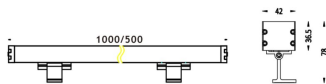

WALLLIGHT (OW03)

Wall Washer fixture from the family WALLLIGHT (OW03) with a power of 24W and a lighting distribution of 15°X40° with a real lumen output of 1390lm and an efficiency of 57,92lm/W with a CCT of 3000K, made in Extruded Aluminium, Die Cast End Caps, Tempered Glass Cover and finished in Grey color. ON-OFF driver.

Item code	86.OW03.1351.03
Product type	Outdoor
Category	Wall Washer
Family	WALLLIGHT
Subfamily	WALLLIGHT (OW03)

Pictograms

Scheme

Product	
Real power (W)	24
Real luminous flux (Lm)	1390
Luminous efficiency (Lm/W)	57.92
Beam angle (°)	15°X40°
Life time (h)	50000h L70B10
IP	65
Electrical class insulation	Class I
Colour	Grey
Chip Brand	OSRAM
Control gear included	Yes
Control gear	ON-OFF
Light source	OSRAM single color
Colour temperature (K)	3000
Colour consistency (SDCM)	SDCM<3
CRI	>80
IK	IK08