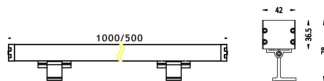

WALLLIGHT (OW03)

Wall Washer fixture from the family WALLLIGHT (OW03) with a power of 24W and a lighting distribution of 15°X40° with a real lumen output of 1390lm and an efficiency of 57,92lm/W with a CCT of 3000K, made in Extruded Aluminium, Die Cast End Caps, Tempered Glass Cover and finished in Grey color. ON-OFF driver.

Item code	86.OW03.1351.03
Product type	Outdoor
Category	Wall Washer
Family	WALLLIGHT
Subfamily	WALLLIGHT (OW03)

Pictograms

Scheme

Product

Real power (W)	24
Real luminous flux (Lm)	1390
Luminous efficiency (Lm/W)	57.92
Beam angle (°)	15°X40°
Life time (h)	50000h L70B10
IP	65
Electrical class insulation	Class I
Colour	Grey
Chip Brand	OSRAM
Control gear included	Yes
Control gear	ON-OFF
Light source	OSRAM single color
Colour temperature (K)	3000
Colour consistency (SDCM)	SDCM<3
CRI	>80
IK	IK08