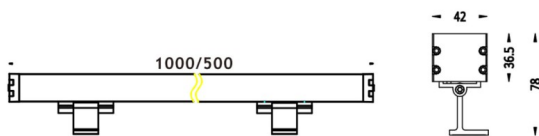

Scheme

WALLLIGHT (OW03)

Wall Washer fixture from the family WALLLIGHT (OW03) with a power of 24W and a lighting distribution of 15°X40° with a real lumen output of 1390lm and an efficiency of 57,92lm/W with a CCT of 3000K, made in Extruded Aluminium, Die Cast End Caps, Tempered Glass Cover and finished in Grey color. ON-OFF driver.

Item code	86.OW03.1351.03
Product type	Outdoor
Category	Wall Washer
Family	WALLLIGHT
Subfamily	WALLLIGHT (OW03)
Pictograms	

Product	
Real power (W)	24
Real luminous flux (Lm)	1390
Luminous efficiency (Lm/W)	57.92
Beam angle (°)	15°X40°
Life time (h)	50000h L70B10
IP	65
Electrical class insulation	Class I
Colour	Grey
Chip Brand	OSRAM
Control gear included	Yes
Control gear	ON-OFF
Light source	LED
Type of LED	OSRAM single color
Colour temperature (K)	3000
Colour consistency (SDCM)	SDCM3
CRI	>80
IK	IK08