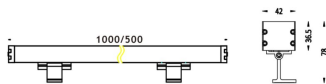

WALLLIGHT (OW03)

Wall Washer fixture from the family WALLLIGHT (OW03) with a power of 24W and a lighting distribution of 15°X40° with a real lumen output of 1390lm and an efficiency of 57,92lm/W with a CCT of 3000K, made in Extruded Aluminium, Die Cast End Caps, Tempered Glass Cover and finished in Grey color. DALI driver.

Item code	86.OW03.1353.03
Product type	Outdoor
Category	Wall Washer
Family	WALLLIGHT
Subfamily	WALLLIGHT (OW03)

Pictograms

Scheme

Product

Real power (W)	24
Real luminous flux (Lm)	1390
Luminous efficiency (Lm/W)	57.92
Beam angle (°)	15°X40°
Life time (h)	50000h L70B10
IP	65
Electrical class insulation	Class I
Colour	Grey
Chip Brand	OSRAM
Control gear included	Yes
Control gear	NOT INCLUDED
Light source	OSRAM single color
Colour temperature (K)	3000
Colour consistency (SDCM)	SDCM<3
CRI	>80
IK	IK08