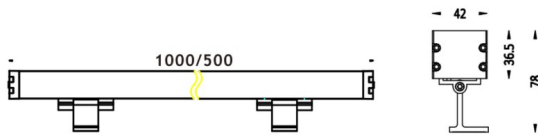

Scheme

WALLLIGHT (OW03)

Wall Washer fixture from the family WALLLIGHT (OW03) with a power of 24W and a lighting distribution of 10°X60° with a real lumen output of 1390lm and an efficiency of 57,92lm/W with a CCT of 3000K, made in Extruded Aluminium, Die Cast End Caps, Tempered Glass Cover and finished in Grey color. ON-OFF driver.

Item code	86.OW03.1361.03
Product type	Outdoor
Category	Wall Washer
Family	WALLLIGHT
Subfamily	WALLLIGHT (OW03)
Pictograms	

Product	
Real power (W)	24
Real luminous flux (Lm)	1390
Luminous efficiency (Lm/W)	57.92
Beam angle (°)	10°X60°
Life time (h)	50000h L70B10
IP	65
Electrical class insulation	Class I
Colour	Grey
Chip Brand	OSRAM
Control gear included	Yes
Control gear	ON-OFF
Light source	LED
Type of LED	OSRAM single color
Colour temperature (K)	3000
Colour consistency (SDCM)	SDCM3
CRI	>80
IK	IK08