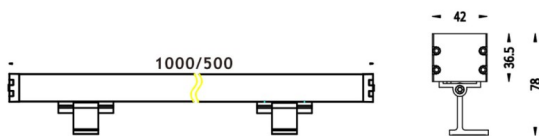

### WALLLIGHT (OW03)

Wall Washer fixture from the family WALLLIGHT (OW03) with a power of 24W and a lighting distribution of 10°X60° with a real lumen output of 1390lm and an efficiency of 57,92lm/W with a CCT of 3000K, made in Extruded Aluminium, Die Cast End Caps, Tempered Glass Cover and finished in Grey color. ON-OFF driver.

#### Scheme

<b>Product</b>	
<b>Real power (W)</b>	<b>24</b>
<b>Real luminous flux (Lm)</b>	<b>1390</b>
<b>Luminous efficiency (Lm/W)</b>	<b>57.92</b>
<b>Beam angle (&amp;ordm;)</b>	<b>10°X60°</b>
<b>Life time (h)</b>	<b>50000h L70B10</b>
<b>IP</b>	<b>65</b>
<b>Electrical class insulation</b>	<b>Class I</b>
<b>Colour</b>	<b>Grey</b>
<b>Chip Brand</b>	<b>OSRAM</b>
<b>Control gear included</b>	<b>Yes</b>
<b>Control gear</b>	<b>ON-OFF</b>
<b>Light source</b>	<b>OSRAM single color</b>
<b>Colour temperature (K)</b>	<b>3000</b>
<b>Colour consistency (SDCM)</b>	<b>SDCM&lt;3</b>
<b>CRI</b>	<b>&gt;80</b>
<b>IK</b>	<b>IK08</b>