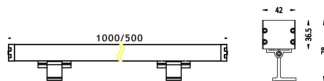

WALLLIGHT (OW03)

Wall Washer fixture from the family WALLLIGHT (OW03) with a power of 24W and a lighting distribution of 10°X60° with a real lumen output of 1390lm and an efficiency of 57,92lm/W with a CCT of 3000K, made in Extruded Aluminium, Die Cast End Caps, Tempered Glass Cover and finished in Grey color. ON-OFF driver.

| | |
|--------------|------------------|
| Item code | 86.OW03.1361.03 |
| Product type | Outdoor |
| Category | Wall Washer |
| Family | WALLLIGHT |
| Subfamily | WALLLIGHT (OW03) |

Pictograms

Scheme

| | |
|-----------------------------|--------------------|
| Product | |
| Real power (W) | 24 |
| Real luminous flux (Lm) | 1390 |
| Luminous efficiency (Lm/W) | 57.92 |
| Beam angle (°) | 10°X60° |
| Life time (h) | 50000h L70B10 |
| IP | 65 |
| Electrical class insulation | Class I |
| Colour | Grey |
| Chip Brand | OSRAM |
| Control gear included | Yes |
| Control gear | ON-OFF |
| Light source | OSRAM single color |
| Colour temperature (K) | 3000 |
| Colour consistency (SDCM) | SDCM<3 |
| CRI | >80 |
| IK | IK08 |