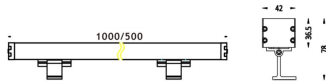

WALLLIGHT (OW03)

Wall Washer fixture from the family WALLLIGHT (OW03) with a power of 24W and a lighting distribution of 10°X60° with a real lumen output of 1390lm and an efficiency of 57,92lm/W with a CCT of 3000K, made in Extruded Aluminium, Die Cast End Caps, Tempered Glass Cover and finished in Grey color. DALI driver.

Item code	86.OW03.1363.03
Product type	Outdoor
Category	Wall Washer
Family	WALLLIGHT
Subfamily	WALLLIGHT (OW03)

Pictograms

Scheme

Product

Real power (W)	24
Real luminous flux (Lm)	1390
Luminous efficiency (Lm/W)	57.92
Beam angle (°)	10°X60°
Life time (h)	50000h L70B10
IP	65
Electrical class insulation	Class I
Colour	Grey
Chip Brand	OSRAM
Control gear included	Yes
Control gear	NOT INCLUDED
Light source	OSRAM single color
Colour temperature (K)	3000
Colour consistency (SDCM)	SDCM<3
CRI	>80
IK	IK08