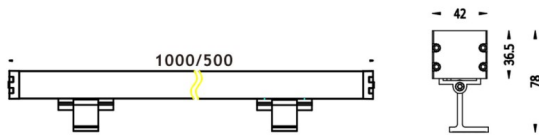

WALLLIGHT (OW03)

Wall Washer fixture from the family WALLLIGHT (OW03) with a power of 24W and a lighting distribution of 10°X60° with a real lumen output of 1390lm and an efficiency of 57,92lm/W with a CCT of 3000K, made in Extruded Aluminium, Die Cast End Caps, Tempered Glass Cover and finished in Grey color. DALI driver.

Item code	86.OW03.1363.03
Product type	Outdoor
Category	Wall Washer
Family	WALLLIGHT
Subfamily	WALLLIGHT (OW03)

Pictograms

Scheme

Product	
Real power (W)	24
Real luminous flux (Lm)	1390
Luminous efficiency (Lm/W)	57.92
Beam angle (°)	10°X60°
Life time (h)	50000h L70B10
IP	65
Electrical class insulation	Class I
Colour	Grey
Chip Brand	OSRAM
Control gear included	Yes
Control gear	NOT INCLUDED
Light source	LED
Type of LED	OSRAM single color
Colour temperature (K)	3000
Colour consistency (SDCM)	SDCM3
CRI	>80
IK	IK08