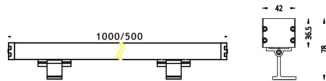

WALLLIGHT (OW03)

Wall Washer fixture from the family WALLLIGHT (OW03) with a power of 60W and a lighting distribution of 10° with a real lumen output of 1680lm and an efficiency of 28lm/W with a CCT of RGB 3 in 1K, made in Extruded Aluminium, Die Cast End Caps, Tempered Glass Cover and finished in Grey color. Do not include driver.

Item code	86.OW03.2011.03
Product type	Outdoor
Category	Wall Washer
Family	WALLLIGHT
Subfamily	WALLLIGHT (OW03)
Pictograms	

Scheme

Product	
Real power (W)	60
Real luminous flux (Lm)	1680
Luminous efficiency (Lm/W)	28
Beam angle (°)	10°
Life time (h)	50000h L70B10
IP	65
Electrical class insulation	Class I
Colour	Grey
Chip Brand	OSRAM
Control gear included	No
Control gear	NOT INCLUDED
Light source	OSRAM RGB 3in 1
Colour temperature (K)	RGB 3 in 1
Colour consistency (SDCM)	SDCM<3
CRI	>80
IK	IK08