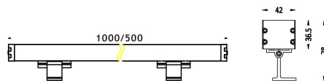

WALLLIGHT (OW03)

Wall Washer fixture from the family WALLLIGHT (OW03) with a power of 60W and a lighting distribution of 10° with a real lumen output of 1680lm and an efficiency of 28lm/W with a CCT of RGB 3 in 1K, made in Extruded Aluminium, Die Cast End Caps, Tempered Glass Cover and finished in Grey color. Do not include driver.

Item code	86.OW03.2011.03
Product type	Outdoor
Category	Wall Washer
Family	WALLLIGHT
Subfamily	WALLLIGHT (OW03)
Pictograms	

Scheme

Product	
Real power (W)	60
Real luminous flux (Lm)	1680
Luminous efficiency (Lm/W)	28
Beam angle (°)	10°
Life time (h)	50000h L70B10
IP	65
Electrical class insulation	Class I
Colour	Grey
Chip Brand	OSRAM
Control gear included	No
Control gear	NOT INCLUDED
Light source	OSRAM RGB 3in 1
Colour temperature (K)	RGB 3 in 1
Colour consistency (SDCM)	SDCM<3
CRI	>80
IK	IK08