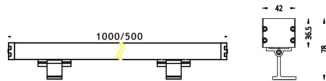

WALLLIGHT (OW03)

Wall Washer fixture from the family WALLLIGHT (OW03) with a power of 60W and a lighting distribution of 10° with a real lumen output of 1680lm and an efficiency of 28lm/W with a CCT of RGB 3 in 1K, made in Extruded Aluminium, Die Cast End Caps, Tempered Glass Cover and finished in Grey color. Do not include driver.

Item code	86.OW03.2013.03
Product type	Outdoor
Category	Wall Washer
Family	WALLLIGHT
Subfamily	WALLLIGHT (OW03)
Pictograms	

Scheme

Product	
Real power (W)	60
Real luminous flux (Lm)	1680
Luminous efficiency (Lm/W)	28
Beam angle (°)	10°
Life time (h)	50000h L70B10
IP	65
Electrical class insulation	Class I
Colour	Grey
Chip Brand	OSRAM
Control gear included	No
Control gear	NOT INCLUDED
Light source	OSRAM RGB 3in 1
Colour temperature (K)	RGB 3 in 1
Colour consistency (SDCM)	SDCM<3
CRI	>80
IK	IK08