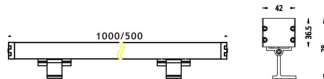

WALLLIGHT (OW03)

Wall Washer fixture from the family WALLLIGHT (OW03) with a power of 60W and a lighting distribution of 10° with a real lumen output of 1680lm and an efficiency of 28lm/W with a CCT of RGB 3 in 1K, made in Extruded Aluminium, Die Cast End Caps, Tempered Glass Cover and finished in Grey color. Do not include driver.

Item code	86.OW03.2013.03
Product type	Outdoor
Category	Wall Washer
Family	WALLLIGHT
Subfamily	WALLLIGHT (OW03)
Pictograms	

Scheme

Product	
Real power (W)	60
Real luminous flux (Lm)	1680
Luminous efficiency (Lm/W)	28
Beam angle (°)	10°
Life time (h)	50000h L70B10
IP	65
Electrical class insulation	Class I
Colour	Grey
Chip Brand	OSRAM
Control gear included	No
Control gear	NOT INCLUDED
Light source	OSRAM RGB 3in 1
Colour temperature (K)	RGB 3 in 1
Colour consistency (SDCM)	SDCM<3
CRI	>80
IK	IK08