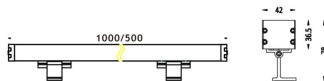

WALLLIGHT (OW03)

Wall Washer fixture from the family WALLLIGHT (OW03) with a power of 60W and a lighting distribution of 10° with a real lumen output of 1680lm and an efficiency of 28lm/W with a CCT of RGB 3 in 1K, made in Extruded Aluminium, Die Cast End Caps, Tempered Glass Cover and finished in Grey color. Do not include driver.

Item code	86.OW03.2013.03
Product type	Outdoor
Category	Wall Washer
Family	WALLLIGHT
Subfamily	WALLLIGHT (OW03)
Pictograms	

Scheme

Product	
Real power (W)	60
Real luminous flux (Lm)	1680
Luminous efficiency (Lm/W)	28
Beam angle (°)	10°
Life time (h)	50000h L70B10
IP	65
Electrical class insulation	Class I
Colour	Grey
Chip Brand	OSRAM
Control gear included	No
Control gear	NOT INCLUDED
Light source	OSRAM RGB 3in 1
Colour temperature (K)	RGB 3 in 1
Colour consistency (SDCM)	SDCM<3
CRI	>80
IK	IK08