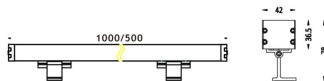

WALLLIGHT (OW03)

Wall Washer fixture from the family WALLLIGHT (OW03) with a power of 60W and a lighting distribution of 24° with a real lumen output of 1680lm and an efficiency of 28lm/W with a CCT of RGB 3 in 1K, made in Extruded Aluminium, Die Cast End Caps, Tempered Glass Cover and finished in Grey color. Do not include driver.

Item code	86.OW03.2021.03
Product type	Outdoor
Category	Wall Washer
Family	WALLLIGHT
Subfamily	WALLLIGHT (OW03)
Pictograms	

Scheme

Product	
Real power (W)	60
Real luminous flux (Lm)	1680
Luminous efficiency (Lm/W)	28
Beam angle (°)	24°
Life time (h)	50000h L70B10
IP	65
Electrical class insulation	Class I
Colour	Grey
Chip Brand	OSRAM
Control gear included	No
Control gear	NOT INCLUDED
Light source	OSRAM RGB 3in 1
Colour temperature (K)	RGB 3 in 1
Colour consistency (SDCM)	SDCM<3
CRI	>80
IK	IK08