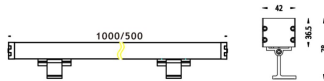

### WALLLIGHT (OW03)

Wall Washer fixture from the family WALLLIGHT (OW03) with a power of 60W and a lighting distribution of 24° with a real lumen output of 1680lm and an efficiency of 28lm/W with a CCT of RGB 3 in 1K, made in Extruded Aluminium, Die Cast End Caps, Tempered Glass Cover and finished in Grey color. Do not include driver.

### Scheme

Product	
Real power (W)	60
Real luminous flux (Lm)	1680
Luminous efficiency (Lm/W)	28
Beam angle (°)	24°
Life time (h)	50000h L70B10
IP	65
Electrical class insulation	Class I
Colour	Grey
Chip Brand	OSRAM
Control gear included	No
Control gear	NOT INCLUDED
Light source	OSRAM RGB 3in 1
Colour temperature (K)	RGB 3 in 1
Colour consistency (SDCM)	SDCM<3
CRI	>80
IK	IK08