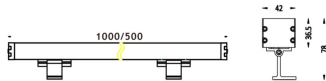

WALLLIGHT (OW03)

Wall Washer fixture from the family WALLLIGHT (OW03) with a power of 60W and a lighting distribution of 24° with a real lumen output of 1680lm and an efficiency of 28lm/W with a CCT of RGB 3 in 1K, made in Extruded Aluminium, Die Cast End Caps, Tempered Glass Cover and finished in Grey color. Do not include driver.

Item code	86.OW03.2023.03
Product type	Outdoor
Category	Wall Washer
Family	WALLLIGHT
Subfamily	WALLLIGHT (OW03)
Pictograms	

Scheme

Product	
Real power (W)	60
Real luminous flux (Lm)	1680
Luminous efficiency (Lm/W)	28
Beam angle (°)	24°
Life time (h)	50000h L70B10
IP	65
Electrical class insulation	Class I
Colour	Grey
Chip Brand	OSRAM
Control gear included	No
Control gear	NOT INCLUDED
Light source	OSRAM RGB 3in 1
Colour temperature (K)	RGB 3 in 1
Colour consistency (SDCM)	SDCM<3
CRI	>80
IK	IK08