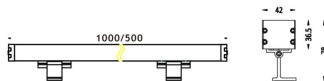

WALLLIGHT (OW03)

Wall Washer fixture from the family WALLLIGHT (OW03) with a power of 60W and a lighting distribution of 24° with a real lumen output of 1680lm and an efficiency of 28lm/W with a CCT of RGB 3 in 1K, made in Extruded Aluminium, Die Cast End Caps, Tempered Glass Cover and finished in Grey color. Do not include driver.

Item code	86.OW03.2023.03
Product type	Outdoor
Category	Wall Washer
Family	WALLLIGHT
Subfamily	WALLLIGHT (OW03)
Pictograms	

Scheme

Product	
Real power (W)	60
Real luminous flux (Lm)	1680
Luminous efficiency (Lm/W)	28
Beam angle (°)	24°
Life time (h)	50000h L70B10
IP	65
Electrical class insulation	Class I
Colour	Grey
Chip Brand	OSRAM
Control gear included	No
Control gear	NOT INCLUDED
Light source	OSRAM RGB 3in 1
Colour temperature (K)	RGB 3 in 1
Colour consistency (SDCM)	SDCM<3
CRI	>80
IK	IK08