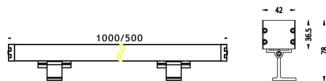

WALLLIGHT (OW03)

Wall Washer fixture from the family WALLLIGHT (OW03) with a power of 60W and a lighting distribution of 36° with a real lumen output of 1680lm and an efficiency of 28lm/W with a CCT of RGB 3 in 1K, made in Extruded Aluminium, Die Cast End Caps, Tempered Glass Cover and finished in Grey color. Do not include driver.

Item code	86.OW03.2031.03
Product type	Outdoor
Category	Wall Washer
Family	WALLLIGHT
Subfamily	WALLLIGHT (OW03)
Pictograms	

Scheme

Product	
Real power (W)	60
Real luminous flux (Lm)	1680
Luminous efficiency (Lm/W)	28
Beam angle (°)	36°
Life time (h)	50000h L70B10
IP	65
Electrical class insulation	Class I
Colour	Grey
Chip Brand	OSRAM
Control gear included	No
Control gear	NOT INCLUDED
Light source	OSRAM RGB 3in 1
Colour temperature (K)	RGB 3 in 1
Colour consistency (SDCM)	SDCM<3
CRI	>80
IK	IK08