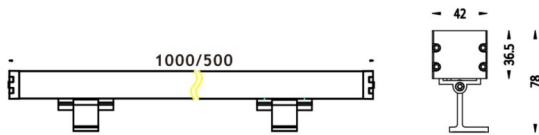

### WALLLIGHT (OW03)

Wall Washer fixture from the family WALLLIGHT (OW03) with a power of 60W and a lighting distribution of 36° with a real lumen output of 1680lm and an efficiency of 28lm/W with a CCT of RGB 3 in 1K, made in Extruded Aluminium, Die Cast End Caps, Tempered Glass Cover and finished in Grey color. Do not include driver.

Item code	86.OW03.2031.03
Product type	Outdoor
Category	Wall Washer
Family	WALLLIGHT
Subfamily	WALLLIGHT (OW03)
Pictograms	

Product	
Real power (W)	60
Real luminous flux (Lm)	1680
Luminous efficiency (Lm/W)	28
Beam angle (°)	36°
Life time (h)	50000h L70B10
IP	65
Electrical class insulation	Class I
Colour	Grey
Chip Brand	OSRAM
Control gear included	No
Control gear	NOT INCLUDED
Light source	OSRAM RGB 3in 1
Colour temperature (K)	RGB 3 in 1
Colour consistency (SDCM)	SDCM<3
CRI	>80
IK	IK08