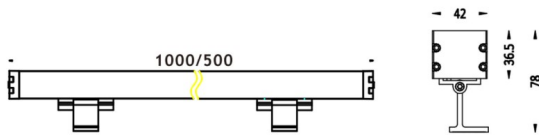

### WALLLIGHT (OW03)

Wall Washer fixture from the family WALLLIGHT (OW03) with a power of 60W and a lighting distribution of 36° with a real lumen output of 1680lm and an efficiency of 28lm/W with a CCT of RGB 3 in 1K, made in Extruded Aluminium, Die Cast End Caps, Tempered Glass Cover and finished in Grey color. Do not include driver.

#### Scheme

Item code	86.OW03.2031.03
Product type	Outdoor
Category	Wall Washer
Family	WALLLIGHT
Subfamily	WALLLIGHT (OW03)
Pictograms	

Product	
Real power (W)	60
Real luminous flux (Lm)	1680
Luminous efficiency (Lm/W)	28
Beam angle (°)	36°
Life time (h)	50000h L70B10
IP	65
Electrical class insulation	Class I
Colour	Grey
Chip Brand	OSRAM
Control gear included	No
Control gear	NOT INCLUDED
Type of LED	OSRAM RGB 3in 1
Colour temperature (K)	RGB 3 in 1
Colour consistency (SDCM)	SDCM3
CRI	>80
IK	IK08