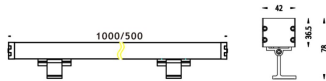

WALLLIGHT (OW03)

Wall Washer fixture from the family WALLLIGHT (OW03) with a power of 60W and a lighting distribution of 36° with a real lumen output of 1680lm and an efficiency of 28lm/W with a CCT of RGB 3 in 1K, made in Extruded Aluminium, Die Cast End Caps, Tempered Glass Cover and finished in Grey color. Do not include driver.

Item code	86.OW03.2031.03
Product type	Outdoor
Category	Wall Washer
Family	WALLLIGHT
Subfamily	WALLLIGHT (OW03)
Pictograms	

Scheme

Product	
Real power (W)	60
Real luminous flux (Lm)	1680
Luminous efficiency (Lm/W)	28
Beam angle (°)	36°
Life time (h)	50000h L70B10
IP	65
Electrical class insulation	Class I
Colour	Grey
Chip Brand	OSRAM
Control gear included	No
Control gear	NOT INCLUDED
Light source	OSRAM RGB 3in 1
Colour temperature (K)	RGB 3 in 1
Colour consistency (SDCM)	SDCM<3
CRI	>80
IK	IK08