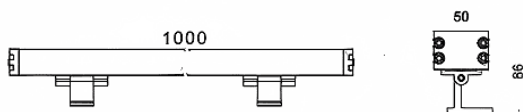

WALLLIGHT (OW03)

Lavov Wall washer from the family WALLLIGHT (OW03), with a power of 60W and a 36° beam angle. Finished in Black colour. Dimensions 50X86X1000mm. With a total lumen output of 1680lm and a luminous efficiency of 28lm/W. CCT RGB 3 in 1. Driver NOT INCLUDED. Made in Extruded Aluminium body, Die Cast End Caps, Tempered Glass Cover. IP66. IK08

Dimensions

Product dimensions (mm) 50X86X1000mm

Scheme

Item code	86.OW03.2033.02
Product type	Outdoor
Category	Wall Washer
Family	WALLLIGHT
Subfamily	WALLLIGHT (OW03)
Pictograms	

Product	
Real power (W)	60
Real luminous flux (Lm)	1680
Luminous efficiency (Lm/W)	28
Beam angle (°)	36°
Life time (h)	50000h L70B10
IP	66
Electrical class insulation	Class I
Colour	Black
Control gear included	No
Control gear	NOT INCLUDED
Type of LED	OSRAM RGB 3in 1
Colour temperature (K)	RGB 3 in 1
Colour consistency (SDCM)	SDCM3
CRI	>80
IK	IK08