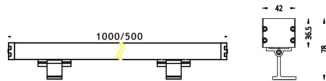

### WALLLIGHT (OW03)

Wall Washer fixture from the family WALLLIGHT (OW03) with a power of 60W and a lighting distribution of 36° with a real lumen output of 1680lm and an efficiency of 28lm/W with a CCT of RGB 3 in 1K, made in Extruded Aluminium, Die Cast End Caps, Tempered Glass Cover and finished in Grey color. Do not include driver.

### Scheme

Product	
Real power (W)	60
Real luminous flux (Lm)	1680
Luminous efficiency (Lm/W)	28
Beam angle (°)	36°
Life time (h)	50000h L70B10
IP	65
Electrical class insulation	Class I
Colour	Grey
Chip Brand	OSRAM
Control gear included	No
Control gear	NOT INCLUDED
Light source	OSRAM RGB 3in 1
Colour temperature (K)	RGB 3 in 1
Colour consistency (SDCM)	SDCM<3
CRI	>80
IK	IK08