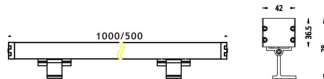

WALLLIGHT (OW03)

Wall Washer fixture from the family WALLLIGHT (OW03) with a power of 60W and a lighting distribution of 36° with a real lumen output of 1680lm and an efficiency of 28lm/W with a CCT of RGB 3 in 1K, made in Extruded Aluminium, Die Cast End Caps, Tempered Glass Cover and finished in Grey color. Do not include driver.

| | |
|--------------|--|
| Item code | 86.OW03.2033.03 |
| Product type | Outdoor |
| Category | Wall Washer |
| Family | WALLLIGHT |
| Subfamily | WALLLIGHT (OW03) |
| Pictograms |  |

Scheme

| | |
|-----------------------------|-----------------|
| Product | |
| Real power (W) | 60 |
| Real luminous flux (Lm) | 1680 |
| Luminous efficiency (Lm/W) | 28 |
| Beam angle (°) | 36° |
| Life time (h) | 50000h L70B10 |
| IP | 65 |
| Electrical class insulation | Class I |
| Colour | Grey |
| Chip Brand | OSRAM |
| Control gear included | No |
| Control gear | NOT INCLUDED |
| Light source | OSRAM RGB 3in 1 |
| Colour temperature (K) | RGB 3 in 1 |
| Colour consistency (SDCM) | SDCM<3 |
| CRI | >80 |
| IK | IK08 |