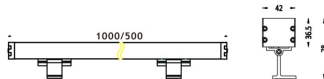

WALLLIGHT (OW03)

Wall Washer fixture from the family WALLLIGHT (OW03) with a power of 60W and a lighting distribution of 36° with a real lumen output of 1680lm and an efficiency of 28lm/W with a CCT of RGB 3 in 1K, made in Extruded Aluminium, Die Cast End Caps, Tempered Glass Cover and finished in Grey color. Do not include driver.

Item code	86.OW03.2033.03
Product type	Outdoor
Category	Wall Washer
Family	WALLLIGHT
Subfamily	WALLLIGHT (OW03)
Pictograms	

Scheme

Product	
Real power (W)	60
Real luminous flux (Lm)	1680
Luminous efficiency (Lm/W)	28
Beam angle (°)	36°
Life time (h)	50000h L70B10
IP	65
Electrical class insulation	Class I
Colour	Grey
Chip Brand	OSRAM
Control gear included	No
Control gear	NOT INCLUDED
Light source	OSRAM RGB 3in 1
Colour temperature (K)	RGB 3 in 1
Colour consistency (SDCM)	SDCM<3
CRI	>80
IK	IK08