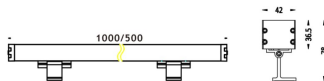

WALLLIGHT (OW03)

Wall Washer fixture from the family WALLLIGHT (OW03) with a power of 60W and a lighting distribution of 60° with a real lumen output of 1680lm and an efficiency of 28lm/W with a CCT of RGB 3 in 1K, made in Extruded Aluminium, Die Cast End Caps, Tempered Glass Cover and finished in Grey color. Do not include driver.

Item code	86.OW03.2041.03
Product type	Outdoor
Category	Wall Washer
Family	WALLLIGHT
Subfamily	WALLLIGHT (OW03)
Pictograms	

Scheme

Product	
Real power (W)	60
Real luminous flux (Lm)	1680
Luminous efficiency (Lm/W)	28
Beam angle (°)	60°
Life time (h)	50000h L70B10
IP	65
Electrical class insulation	Class I
Colour	Grey
Chip Brand	OSRAM
Control gear included	No
Control gear	NOT INCLUDED
Light source	OSRAM RGB 3in 1
Colour temperature (K)	RGB 3 in 1
Colour consistency (SDCM)	SDCM<3
CRI	>80
IK	IK08