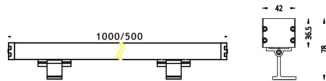

WALLLIGHT (OW03)

Wall Washer fixture from the family WALLLIGHT (OW03) with a power of 60W and a lighting distribution of 60° with a real lumen output of 1680lm and an efficiency of 28lm/W with a CCT of RGB 3 in 1K, made in Extruded Aluminium, Die Cast End Caps, Tempered Glass Cover and finished in Grey color. Do not include driver.

Item code	86.OW03.2041.03
Product type	Outdoor
Category	Wall Washer
Family	WALLLIGHT
Subfamily	WALLLIGHT (OW03)
Pictograms	

Scheme

Product	
Real power (W)	60
Real luminous flux (Lm)	1680
Luminous efficiency (Lm/W)	28
Beam angle (°)	60°
Life time (h)	50000h L70B10
IP	65
Electrical class insulation	Class I
Colour	Grey
Chip Brand	OSRAM
Control gear included	No
Control gear	NOT INCLUDED
Light source	OSRAM RGB 3in 1
Colour temperature (K)	RGB 3 in 1
Colour consistency (SDCM)	SDCM<3
CRI	>80
IK	IK08