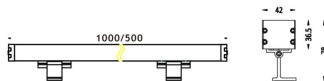

### WALLLIGHT (OW03)

Wall Washer fixture from the family WALLLIGHT (OW03) with a power of 60W and a lighting distribution of 60° with a real lumen output of 1680lm and an efficiency of 28lm/W with a CCT of RGB 3 in 1K, made in Extruded Aluminium, Die Cast End Caps, Tempered Glass Cover and finished in Grey color. Do not include driver.

### Scheme

Product	
Real power (W)	60
Real luminous flux (Lm)	1680
Luminous efficiency (Lm/W)	28
Beam angle (°)	60°
Life time (h)	50000h L70B10
IP	65
Electrical class insulation	Class I
Colour	Grey
Chip Brand	OSRAM
Control gear included	No
Control gear	NOT INCLUDED
Light source	OSRAM RGB 3in 1
Colour temperature (K)	RGB 3 in 1
Colour consistency (SDCM)	SDCM<3
CRI	>80
IK	IK08