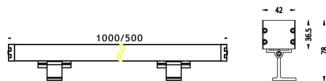

### WALLLIGHT (OW03)

Wall Washer fixture from the family WALLLIGHT (OW03) with a power of 60W and a lighting distribution of 60° with a real lumen output of 1680lm and an efficiency of 28lm/W with a CCT of RGB 3 in 1K, made in Extruded Aluminium, Die Cast End Caps, Tempered Glass Cover and finished in Grey color. Do not include driver.

### Scheme

Product	
Real power (W)	60
Real luminous flux (Lm)	1680
Luminous efficiency (Lm/W)	28
Beam angle (°)	60°
Life time (h)	50000h L70B10
IP	65
Electrical class insulation	Class I
Colour	Grey
Chip Brand	OSRAM
Control gear included	No
Control gear	NOT INCLUDED
Light source	OSRAM RGB 3in 1
Colour temperature (K)	RGB 3 in 1
Colour consistency (SDCM)	SDCM<3
CRI	>80
IK	IK08