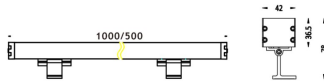

### WALLLIGHT (OW03)

Wall Washer fixture from the family WALLLIGHT (OW03) with a power of 60W and a lighting distribution of 60° with a real lumen output of 1680lm and an efficiency of 28lm/W with a CCT of RGB 3 in 1K, made in Extruded Aluminium, Die Cast End Caps, Tempered Glass Cover and finished in Grey color. Do not include driver.

### Scheme

Product	
Real power (W)	60
Real luminous flux (Lm)	1680
Luminous efficiency (Lm/W)	28
Beam angle (°)	60°
Life time (h)	50000h L70B10
IP	65
Electrical class insulation	Class I
Colour	Grey
Chip Brand	OSRAM
Control gear included	No
Control gear	NOT INCLUDED
Light source	OSRAM RGB 3in 1
Colour temperature (K)	RGB 3 in 1
Colour consistency (SDCM)	SDCM<3
CRI	>80
IK	IK08