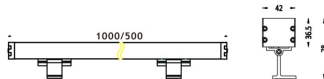

WALLLIGHT (OW03)

Wall Washer fixture from the family WALLLIGHT (OW03) with a power of 60W and a lighting distribution of 60° with a real lumen output of 1680lm and an efficiency of 28lm/W with a CCT of RGB 3 in 1K, made in Extruded Aluminium, Die Cast End Caps, Tempered Glass Cover and finished in Grey color. Do not include driver.

Item code	86.OW03.2043.03
Product type	Outdoor
Category	Wall Washer
Family	WALLLIGHT
Subfamily	WALLLIGHT (OW03)
Pictograms	

Scheme

Product	
Real power (W)	60
Real luminous flux (Lm)	1680
Luminous efficiency (Lm/W)	28
Beam angle (°)	60°
Life time (h)	50000h L70B10
IP	65
Electrical class insulation	Class I
Colour	Grey
Chip Brand	OSRAM
Control gear included	No
Control gear	NOT INCLUDED
Light source	OSRAM RGB 3in 1
Colour temperature (K)	RGB 3 in 1
Colour consistency (SDCM)	SDCM<3
CRI	>80
IK	IK08