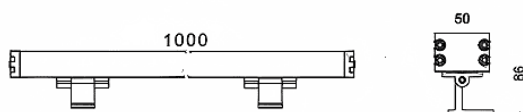

WALLLIGHT (OW03)

Lavov Wall washer from the family WALLLIGHT (OW03), with a power of 60W and a 15°X40° beam angle. Finished in Black colour. Dimensions 50X86X1000mm. With a total lumen output of 1680lm and a luminous efficiency of 28lm/W. CCT RGB 3 in 1. Driver NOT INCLUDED. Made in Extruded Aluminium body, Die Cast End Caps, Tempered Glass Cover. IP66. IK08

Dimensions

Product dimensions (mm) 50X86X1000mm

Scheme

Item code	86.OW03.2051.02
Product type	Outdoor
Category	Wall Washer
Family	WALLLIGHT
Subfamily	WALLLIGHT (OW03)
Pictograms	

Product	
Real power (W)	60
Real luminous flux (Lm)	1680
Luminous efficiency (Lm/W)	28
Beam angle (°)	15°X40°
Life time (h)	50000h L70B10
IP	66
Electrical class insulation	Class I
Colour	Black
Control gear included	No
Control gear	NOT INCLUDED
Type of LED	OSRAM RGB 3in 1
Colour temperature (K)	RGB 3 in 1
Colour consistency (SDCM)	SDCM3
CRI	>80
IK	IK08