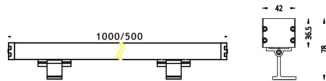

WALLLIGHT (OW03)

Wall Washer fixture from the family WALLLIGHT (OW03) with a power of 60W and a lighting distribution of 15°X40° with a real lumen output of 1680lm and an efficiency of 28lm/W with a CCT of RGB 3 in 1K, made in Extruded Aluminium, Die Cast End Caps, Tempered Glass Cover and finished in Grey color. Do not include driver.

Item code	86.OW03.2051.03
Product type	Outdoor
Category	Wall Washer
Family	WALLLIGHT
Subfamily	WALLLIGHT (OW03)
Pictograms	

Scheme

Product	
Real power (W)	60
Real luminous flux (Lm)	1680
Luminous efficiency (Lm/W)	28
Beam angle (°)	15°X40°
Life time (h)	50000h L70B10
IP	65
Electrical class insulation	Class I
Colour	Grey
Chip Brand	OSRAM
Control gear included	No
Control gear	NOT INCLUDED
Light source	OSRAM RGB 3in 1
Colour temperature (K)	RGB 3 in 1
Colour consistency (SDCM)	SDCM<3
CRI	>80
IK	IK08