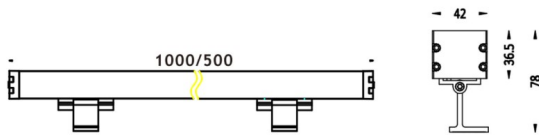

WALLLIGHT (OW03)

Wall Washer fixture from the family WALLLIGHT (OW03) with a power of 60W and a lighting distribution of 15°X40° with a real lumen output of 1680lm and an efficiency of 28lm/W with a CCT of RGB 3 in 1K, made in Extruded Aluminium, Die Cast End Caps, Tempered Glass Cover and finished in Grey color. Do not include driver.

Scheme

Item code	86.OW03.2051.03
Product type	Outdoor
Category	Wall Washer
Family	WALLLIGHT
Subfamily	WALLLIGHT (OW03)
Pictograms	

Product	
Real power (W)	60
Real luminous flux (Lm)	1680
Luminous efficiency (Lm/W)	28
Beam angle (°)	15°X40°
Life time (h)	50000h L70B10
IP	65
Electrical class insulation	Class I
Colour	Grey
Chip Brand	OSRAM
Control gear included	No
Control gear	NOT INCLUDED
Type of LED	OSRAM RGB 3in 1
Colour temperature (K)	RGB 3 in 1
Colour consistency (SDCM)	SDCM3
CRI	>80
IK	IK08