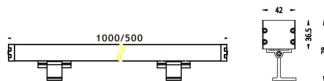

WALLLIGHT (OW03)

Wall Washer fixture from the family WALLLIGHT (OW03) with a power of 60W and a lighting distribution of 15°X40° with a real lumen output of 1680lm and an efficiency of 28lm/W with a CCT of RGB 3 in 1K, made in Extruded Aluminium, Die Cast End Caps, Tempered Glass Cover and finished in Grey color. Do not include driver.

Item code	86.OW03.2053.03
Product type	Outdoor
Category	Wall Washer
Family	WALLLIGHT
Subfamily	WALLLIGHT (OW03)
Pictograms	

Scheme

Product	
Real power (W)	60
Real luminous flux (Lm)	1680
Luminous efficiency (Lm/W)	28
Beam angle (°)	15°X40°
Life time (h)	50000h L70B10
IP	65
Electrical class insulation	Class I
Colour	Grey
Chip Brand	OSRAM
Control gear included	No
Control gear	NOT INCLUDED
Light source	OSRAM RGB 3in 1
Colour temperature (K)	RGB 3 in 1
Colour consistency (SDCM)	SDCM<3
CRI	>80
IK	IK08