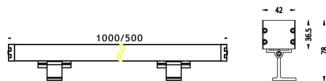

WALLLIGHT (OW03)

Wall Washer fixture from the family WALLLIGHT (OW03) with a power of 60W and a lighting distribution of 15°X40° with a real lumen output of 1680lm and an efficiency of 28lm/W with a CCT of RGB 3 in 1K, made in Extruded Aluminium, Die Cast End Caps, Tempered Glass Cover and finished in Grey color. Do not include driver.

Item code	86.OW03.2053.03
Product type	Outdoor
Category	Wall Washer
Family	WALLLIGHT
Subfamily	WALLLIGHT (OW03)
Pictograms	

Scheme

Product	
Real power (W)	60
Real luminous flux (Lm)	1680
Luminous efficiency (Lm/W)	28
Beam angle (°)	15°X40°
Life time (h)	50000h L70B10
IP	65
Electrical class insulation	Class I
Colour	Grey
Chip Brand	OSRAM
Control gear included	No
Control gear	NOT INCLUDED
Light source	OSRAM RGB 3in 1
Colour temperature (K)	RGB 3 in 1
Colour consistency (SDCM)	SDCM<3
CRI	>80
IK	IK08