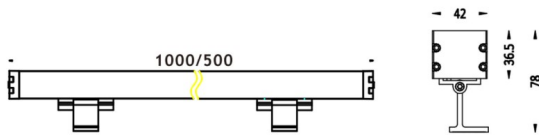

WALLLIGHT (OW03)

Wall Washer fixture from the family WALLLIGHT (OW03) with a power of 60W and a lighting distribution of 15°X40° with a real lumen output of 1680lm and an efficiency of 28lm/W with a CCT of RGB 3 in 1K, made in Extruded Aluminium, Die Cast End Caps, Tempered Glass Cover and finished in Grey color. Do not include driver.

Scheme

Item code	86.OW03.2053.03
Product type	Outdoor
Category	Wall Washer
Family	WALLLIGHT
Subfamily	WALLLIGHT (OW03)
Pictograms	

Product	
Real power (W)	60
Real luminous flux (Lm)	1680
Luminous efficiency (Lm/W)	28
Beam angle (°)	15°X40°
Life time (h)	50000h L70B10
IP	65
Electrical class insulation	Class I
Colour	Grey
Chip Brand	OSRAM
Control gear included	No
Control gear	NOT INCLUDED
Type of LED	OSRAM RGB 3in 1
Colour temperature (K)	RGB 3 in 1
Colour consistency (SDCM)	SDCM3
CRI	>80
IK	IK08