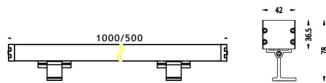

WALLLIGHT (OW03)

Wall Washer fixture from the family WALLLIGHT (OW03) with a power of 60W and a lighting distribution of 15°X40° with a real lumen output of 1680lm and an efficiency of 28lm/W with a CCT of RGB 3 in 1K, made in Extruded Aluminium, Die Cast End Caps, Tempered Glass Cover and finished in Grey color. Do not include driver.

| | |
|--------------|--|
| Item code | 86.OW03.2053.03 |
| Product type | Outdoor |
| Category | Wall Washer |
| Family | WALLLIGHT |
| Subfamily | WALLLIGHT (OW03) |
| Pictograms |  |

Scheme

| | |
|-----------------------------|-----------------|
| Product | |
| Real power (W) | 60 |
| Real luminous flux (Lm) | 1680 |
| Luminous efficiency (Lm/W) | 28 |
| Beam angle (°) | 15°X40° |
| Life time (h) | 50000h L70B10 |
| IP | 65 |
| Electrical class insulation | Class I |
| Colour | Grey |
| Chip Brand | OSRAM |
| Control gear included | No |
| Control gear | NOT INCLUDED |
| Light source | OSRAM RGB 3in 1 |
| Colour temperature (K) | RGB 3 in 1 |
| Colour consistency (SDCM) | SDCM<3 |
| CRI | >80 |
| IK | IK08 |