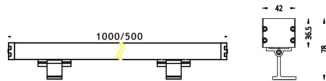

WALLLIGHT (OW03)

Wall Washer fixture from the family WALLLIGHT (OW03) with a power of 60W and a lighting distribution of 15°X40° with a real lumen output of 1680lm and an efficiency of 28lm/W with a CCT of RGB 3 in 1K, made in Extruded Aluminium, Die Cast End Caps, Tempered Glass Cover and finished in Grey color. Do not include driver.

Item code	86.OW03.2053.03
Product type	Outdoor
Category	Wall Washer
Family	WALLLIGHT
Subfamily	WALLLIGHT (OW03)
Pictograms	

Scheme

Product	
Real power (W)	60
Real luminous flux (Lm)	1680
Luminous efficiency (Lm/W)	28
Beam angle (°)	15°X40°
Life time (h)	50000h L70B10
IP	65
Electrical class insulation	Class I
Colour	Grey
Chip Brand	OSRAM
Control gear included	No
Control gear	NOT INCLUDED
Light source	OSRAM RGB 3in 1
Colour temperature (K)	RGB 3 in 1
Colour consistency (SDCM)	SDCM<3
CRI	>80
IK	IK08