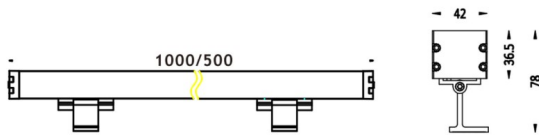

WALLLIGHT (OW03)

Wall Washer fixture from the family WALLLIGHT (OW03) with a power of 60W and a lighting distribution of 10°X60° with a real lumen output of 1680lm and an efficiency of 28lm/W with a CCT of RGB 3 in 1K, made in Extruded Aluminium, Die Cast End Caps, Tempered Glass Cover and finished in Grey color. Do not include driver.

Scheme

Item code	86.OW03.2061.03
Product type	Outdoor
Category	Wall Washer
Family	WALLLIGHT
Subfamily	WALLLIGHT (OW03)
Pictograms	

Product	
Real power (W)	60
Real luminous flux (Lm)	1680
Luminous efficiency (Lm/W)	28
Beam angle (°)	10°X60°
Life time (h)	50000h L70B10
IP	65
Electrical class insulation	Class I
Colour	Grey
Chip Brand	OSRAM
Control gear included	No
Control gear	NOT INCLUDED
Type of LED	OSRAM RGB 3in 1
Colour temperature (K)	RGB 3 in 1
Colour consistency (SDCM)	SDCM3
CRI	>80
IK	IK08