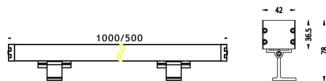

### WALLLIGHT (OW03)

Wall Washer fixture from the family WALLLIGHT (OW03) with a power of 60W and a lighting distribution of 10°X60° with a real lumen output of 1680lm and an efficiency of 28lm/W with a CCT of RGB 3 in 1K, made in Extruded Aluminium, Die Cast End Caps, Tempered Glass Cover and finished in Grey color. Do not include driver.

### Scheme

Product	
Real power (W)	60
Real luminous flux (Lm)	1680
Luminous efficiency (Lm/W)	28
Beam angle (°)	10°X60°
Life time (h)	50000h L70B10
IP	65
Electrical class insulation	Class I
Colour	Grey
Chip Brand	OSRAM
Control gear included	No
Control gear	NOT INCLUDED
Light source	OSRAM RGB 3in 1
Colour temperature (K)	RGB 3 in 1
Colour consistency (SDCM)	SDCM<3
CRI	>80
IK	IK08