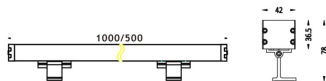

WALLLIGHT (OW03)

Wall Washer fixture from the family WALLLIGHT (OW03) with a power of 60W and a lighting distribution of 10°X60° with a real lumen output of 1680lm and an efficiency of 28lm/W with a CCT of RGB 3 in 1K, made in Extruded Aluminium, Die Cast End Caps, Tempered Glass Cover and finished in Grey color. Do not include driver.

Item code	86.OW03.2061.03
Product type	Outdoor
Category	Wall Washer
Family	WALLLIGHT
Subfamily	WALLLIGHT (OW03)
Pictograms	

Scheme

Product	
Real power (W)	60
Real luminous flux (Lm)	1680
Luminous efficiency (Lm/W)	28
Beam angle (°)	10°X60°
Life time (h)	50000h L70B10
IP	65
Electrical class insulation	Class I
Colour	Grey
Chip Brand	OSRAM
Control gear included	No
Control gear	NOT INCLUDED
Light source	OSRAM RGB 3in 1
Colour temperature (K)	RGB 3 in 1
Colour consistency (SDCM)	SDCM<3
CRI	>80
IK	IK08