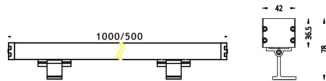

### WALLLIGHT (OW03)

Wall Washer fixture from the family WALLLIGHT (OW03) with a power of 60W and a lighting distribution of 10°X60° with a real lumen output of 1680lm and an efficiency of 28lm/W with a CCT of RGB 3 in 1K, made in Extruded Aluminium, Die Cast End Caps, Tempered Glass Cover and finished in Grey color. Do not include driver.

### Scheme

Product	
Real power (W)	60
Real luminous flux (Lm)	1680
Luminous efficiency (Lm/W)	28
Beam angle (°)	10°X60°
Life time (h)	50000h L70B10
IP	65
Electrical class insulation	Class I
Colour	Grey
Chip Brand	OSRAM
Control gear included	No
Control gear	NOT INCLUDED
Light source	OSRAM RGB 3in 1
Colour temperature (K)	RGB 3 in 1
Colour consistency (SDCM)	SDCM<3
CRI	>80
IK	IK08