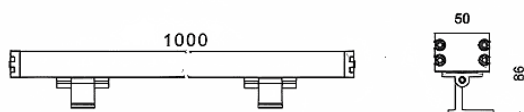

WALLLIGHT (OW03)

Lavov Wall washer from the family WALLLIGHT (OW03), with a power of 60W and a 10°X60° beam angle. Finished in Black colour. Dimensions 50X86X1000mm. With a total lumen output of 1680lm and a luminous efficiency of 28lm/W. CCT RGB 3 in 1. Driver NOT INCLUDED. Made in Extruded Aluminium body, Die Cast End Caps, Tempered Glass Cover. IP66. IK08

Item code	86.OW03.2063.02
Product type	Outdoor
Category	Wall Washer
Family	WALLLIGHT
Subfamily	WALLLIGHT (OW03)
Pictograms	

Dimensions

Product dimensions (mm) 50X86X1000mm

Scheme

Product	
Real power (W)	60
Real luminous flux (Lm)	1680
Luminous efficiency (Lm/W)	28
Beam angle (°)	10°X60°
Life time (h)	50000h L70B10
IP	66
Electrical class insulation	Class I
Colour	Black
Control gear included	No
Control gear	NOT INCLUDED
Type of LED	OSRAM RGB 3in 1
Colour temperature (K)	RGB 3 in 1
Colour consistency (SDCM)	SDCM3
CRI	>80
IK	IK08