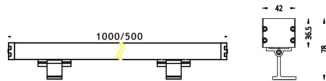

WALLLIGHT (OW03)

Wall Washer fixture from the family WALLLIGHT (OW03) with a power of 60W and a lighting distribution of 10°X60° with a real lumen output of 1680lm and an efficiency of 28lm/W with a CCT of RGB 3 in 1K, made in Extruded Aluminium, Die Cast End Caps, Tempered Glass Cover and finished in Grey color. Do not include driver.

Item code	86.OW03.2063.03
Product type	Outdoor
Category	Wall Washer
Family	WALLLIGHT
Subfamily	WALLLIGHT (OW03)
Pictograms	

Scheme

Product	
Real power (W)	60
Real luminous flux (Lm)	1680
Luminous efficiency (Lm/W)	28
Beam angle (°)	10°X60°
Life time (h)	50000h L70B10
IP	65
Electrical class insulation	Class I
Colour	Grey
Chip Brand	OSRAM
Control gear included	No
Control gear	NOT INCLUDED
Light source	OSRAM RGB 3in 1
Colour temperature (K)	RGB 3 in 1
Colour consistency (SDCM)	SDCM<3
CRI	>80
IK	IK08