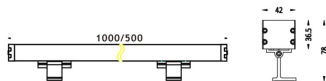

WALLLIGHT (OW03)

Wall Washer fixture from the family WALLLIGHT (OW03) with a power of 60W and a lighting distribution of 10°X60° with a real lumen output of 1680lm and an efficiency of 28lm/W with a CCT of RGB 3 in 1K, made in Extruded Aluminium, Die Cast End Caps, Tempered Glass Cover and finished in Grey color. Do not include driver.

Item code	86.OW03.2063.03
Product type	Outdoor
Category	Wall Washer
Family	WALLLIGHT
Subfamily	WALLLIGHT (OW03)
Pictograms	

Scheme

Product	
Real power (W)	60
Real luminous flux (Lm)	1680
Luminous efficiency (Lm/W)	28
Beam angle (°)	10°X60°
Life time (h)	50000h L70B10
IP	65
Electrical class insulation	Class I
Colour	Grey
Chip Brand	OSRAM
Control gear included	No
Control gear	NOT INCLUDED
Light source	OSRAM RGB 3in 1
Colour temperature (K)	RGB 3 in 1
Colour consistency (SDCM)	SDCM<3
CRI	>80
IK	IK08