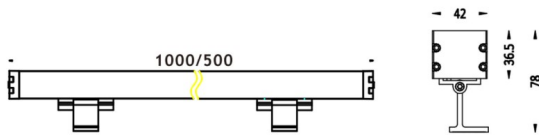

WALLLIGHT (OW03)

Wall Washer fixture from the family WALLLIGHT (OW03) with a power of 60W and a lighting distribution of 10°X60° with a real lumen output of 1680lm and an efficiency of 28lm/W with a CCT of RGB 3 in 1K, made in Extruded Aluminium, Die Cast End Caps, Tempered Glass Cover and finished in Grey color. Do not include driver.

Scheme

Item code	86.OW03.2063.03
Product type	Outdoor
Category	Wall Washer
Family	WALLLIGHT
Subfamily	WALLLIGHT (OW03)
Pictograms	

Product	
Real power (W)	60
Real luminous flux (Lm)	1680
Luminous efficiency (Lm/W)	28
Beam angle (°)	10°X60°
Life time (h)	50000h L70B10
IP	65
Electrical class insulation	Class I
Colour	Grey
Chip Brand	OSRAM
Control gear included	No
Control gear	NOT INCLUDED
Type of LED	OSRAM RGB 3in 1
Colour temperature (K)	RGB 3 in 1
Colour consistency (SDCM)	SDCM3
CRI	>80
IK	IK08