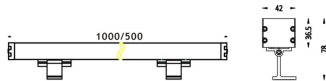

Scheme

Product

Real power (W) 48

Real luminous flux (Lm) 2870

Luminous efficiency (Lm/W) 58.79

Beam angle (°) 10°X60°

Life time (h) 50000h L70B10

IP 65

Electrical class insulation Class I

Colour Grey

Chip Brand OSRAM

Control gear included Yes

Control gear ON-OFF

Light source OSRAM single color

Colour temperature (K) 3000

Colour consistency (SDCM) SDCM<3

CRI >80

IK IK08