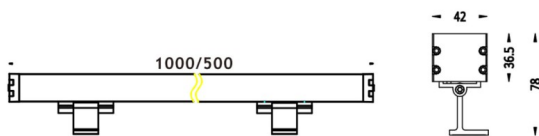

Scheme

WALLLIGHT (OW03)

Wall Washer fixture from the family WALLLIGHT (OW03) with a power of 48W and a lighting distribution of 10°X60° with a real lumen output of 2870lm and an efficiency of 58,79lm/W with a CCT of 3000K, made in Extruded Aluminium, Die Cast End Caps, Tempered Glass Cover and finished in Grey color. ON-OFF driver.

Item code	86.OW03.2311.03
Product type	Outdoor
Category	Wall Washer
Family	WALLLIGHT
Subfamily	WALLLIGHT (OW03)
Pictograms	

Product	
Real power (W)	48
Real luminous flux (Lm)	2870
Luminous efficiency (Lm/W)	58.79
Beam angle (°)	10°X60°
Life time (h)	50000h L70B10
IP	65
Electrical class insulation	Class I
Colour	Grey
Chip Brand	OSRAM
Control gear included	Yes
Control gear	ON-OFF
Light source	LED
Type of LED	OSRAM single color
Colour temperature (K)	3000
Colour consistency (SDCM)	SDCM3
CRI	>80
IK	IK08