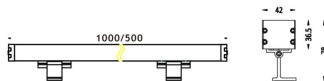

WALLLIGHT (OW03)

Wall Washer fixture from the family WALLLIGHT (OW03) with a power of 48W and a lighting distribution of 10°X60° with a real lumen output of 2870lm and an efficiency of 58,79lm/W with a CCT of 3000K, made in Extruded Aluminium, Die Cast End Caps, Tempered Glass Cover and finished in Grey color. ON-OFF driver.

Item code	86.OW03.2311.03
Product type	Outdoor
Category	Wall Washer
Family	WALLLIGHT
Subfamily	WALLLIGHT (OW03)
Pictograms	

Scheme

Product	
Real power (W)	48
Real luminous flux (Lm)	2870
Luminous efficiency (Lm/W)	58.79
Beam angle (°)	10°X60°
Life time (h)	50000h L70B10
IP	65
Electrical class insulation	Class I
Colour	Grey
Chip Brand	OSRAM
Control gear included	Yes
Control gear	ON-OFF
Light source	OSRAM single color
Colour temperature (K)	3000
Colour consistency (SDCM)	SDCM<3
CRI	>80
IK	IK08