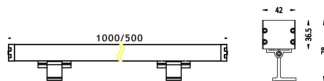

WALLLIGHT (OW03)

Wall Washer fixture from the family WALLLIGHT (OW03) with a power of 48W and a lighting distribution of 10°X60° with a real lumen output of 2870lm and an efficiency of 58,79lm/W with a CCT of 3000K, made in Extruded Aluminium, Die Cast End Caps, Tempered Glass Cover and finished in Grey color. ON-OFF driver.

Item code	86.OW03.2311.03
Product type	Outdoor
Category	Wall Washer
Family	WALLLIGHT
Subfamily	WALLLIGHT (OW03)

Pictograms

Scheme

Product	
Real power (W)	48
Real luminous flux (Lm)	2870
Luminous efficiency (Lm/W)	58.79
Beam angle (°)	10°X60°
Life time (h)	50000h L70B10
IP	65
Electrical class insulation	Class I
Colour	Grey
Chip Brand	OSRAM
Control gear included	Yes
Control gear	ON-OFF
Light source	OSRAM single color
Colour temperature (K)	3000
Colour consistency (SDCM)	SDCM<3
CRI	>80
IK	IK08