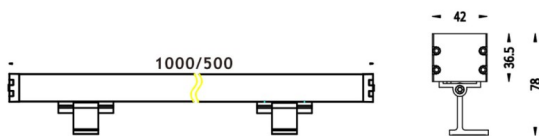

WALLLIGHT (OW03)

Wall Washer fixture from the family WALLLIGHT (OW03) with a power of 48W and a lighting distribution of 10°X60° with a real lumen output of 2870lm and an efficiency of 58,79lm/W with a CCT of 3000K, made in Extruded Aluminium, Die Cast End Caps, Tempered Glass Cover and finished in Grey color. DALI driver.

Item code	86.OW03.2313.03
Product type	Outdoor
Category	Wall Washer
Family	WALLLIGHT
Subfamily	WALLLIGHT (OW03)

Pictograms

Scheme

Product	
Real power (W)	48
Real luminous flux (Lm)	2870
Luminous efficiency (Lm/W)	58.79
Beam angle (°)	10°X60°
Life time (h)	50000h L70B10
IP	65
Electrical class insulation	Class I
Colour	Grey
Chip Brand	OSRAM
Control gear included	Yes
Control gear	NOT INCLUDED
Light source	LED
Type of LED	OSRAM single color
Colour temperature (K)	3000
Colour consistency (SDCM)	SDCM3
CRI	>80
IK	IK08