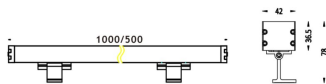

WALLLIGHT (OW03)

Wall Washer fixture from the family WALLLIGHT (OW03) with a power of 48W and a lighting distribution of 10°X60° with a real lumen output of 2870lm and an efficiency of 58,79lm/W with a CCT of 3000K, made in Extruded Aluminium, Die Cast End Caps, Tempered Glass Cover and finished in Grey color. DALI driver.

Item code	86.OW03.2313.03
Product type	Outdoor
Category	Wall Washer
Family	WALLLIGHT
Subfamily	WALLLIGHT (OW03)

Pictograms

Scheme

Product	
Real power (W)	48
Real luminous flux (Lm)	2870
Luminous efficiency (Lm/W)	58.79
Beam angle (°)	10°X60°
Life time (h)	50000h L70B10
IP	65
Electrical class insulation	Class I
Colour	Grey
Chip Brand	OSRAM
Control gear included	Yes
Control gear	NOT INCLUDED
Light source	OSRAM single color
Colour temperature (K)	3000
Colour consistency (SDCM)	SDCM<3
CRI	>80
IK	IK08