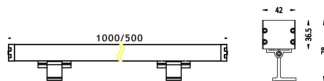

### WALLLIGHT (OW03)

Wall Washer fixture from the family WALLLIGHT (OW03) with a power of 48W and a lighting distribution of 10° with a real lumen output of 2870lm and an efficiency of 58,79lm/W with a CCT of 3000K, made in Extruded Aluminium, Die Cast End Caps, Tempered Glass Cover and finished in Grey color. ON-OFF driver.

#### Scheme

<b>Product</b>	
<b>Real power (W)</b>	<b>48</b>
<b>Real luminous flux (Lm)</b>	<b>2870</b>
<b>Luminous efficiency (Lm/W)</b>	<b>58.79</b>
<b>Beam angle (°)</b>	<b>10°</b>
<b>Life time (h)</b>	<b>50000h L70B10</b>
<b>IP</b>	<b>65</b>
<b>Electrical class insulation</b>	<b>Class I</b>
<b>Colour</b>	<b>Grey</b>
<b>Chip Brand</b>	<b>OSRAM</b>
<b>Control gear included</b>	<b>Yes</b>
<b>Control gear</b>	<b>ON-OFF</b>
<b>Light source</b>	<b>OSRAM single color</b>
<b>Colour temperature (K)</b>	<b>3000</b>
<b>Colour consistency (SDCM)</b>	<b>SDCM&lt;3</b>
<b>CRI</b>	<b>&gt;80</b>
<b>IK</b>	<b>IK08</b>