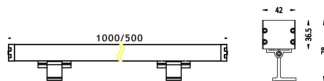

WALLLIGHT (OW03)

Wall Washer fixture from the family WALLLIGHT (OW03) with a power of 48W and a lighting distribution of 24° with a real lumen output of 2870lm and an efficiency of 58,79lm/W with a CCT of 3000K, made in Extruded Aluminium, Die Cast End Caps, Tempered Glass Cover and finished in Grey color. ON-OFF driver.

Item code	86.OW03.2331.03
Product type	Outdoor
Category	Wall Washer
Family	WALLLIGHT
Subfamily	WALLLIGHT (OW03)

Pictograms

Scheme

Product	
Real power (W)	48
Real luminous flux (Lm)	2870
Luminous efficiency (Lm/W)	58.79
Beam angle (°)	24°
Life time (h)	50000h L70B10
IP	65
Electrical class insulation	Class I
Colour	Grey
Chip Brand	OSRAM
Control gear included	Yes
Control gear	ON-OFF
Light source	OSRAM single color
Colour temperature (K)	3000
Colour consistency (SDCM)	SDCM<3
CRI	>80
IK	IK08