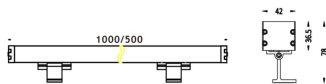

Subfamily	WALLLIGHT (OW03)
------------------	-------------------------

Pictograms	    
	    
	   

50
60 Hz220
240 V

850°

CRI
80SDCM
3Driver
INCL.On
Off50000h
L70B10IP
65IK
08

90°+90°

Scheme

Product