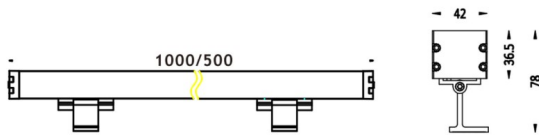

WALLLIGHT (OW03)

Wall Washer fixture from the family WALLLIGHT (OW03) with a power of 48W and a lighting distribution of 24° with a real lumen output of 2870lm and an efficiency of 58,79lm/W with a CCT of 3000K, made in Extruded Aluminium, Die Cast End Caps, Tempered Glass Cover and finished in Grey color. DALI driver.

Scheme

Item code	86.OW03.2333.03
Product type	Outdoor
Category	Wall Washer
Family	WALLLIGHT
Subfamily	WALLLIGHT (OW03)
Pictograms	

Product	
Real power (W)	48
Real luminous flux (Lm)	2870
Luminous efficiency (Lm/W)	58.79
Beam angle (°)	24°
Life time (h)	50000h L70B10
IP	65
Electrical class insulation	Class I
Colour	Grey
Chip Brand	OSRAM
Control gear included	Yes
Control gear	NOT INCLUDED
Light source	LED
Type of LED	OSRAM single color
Colour temperature (K)	3000
Colour consistency (SDCM)	SDCM3
CRI	>80
IK	IK08