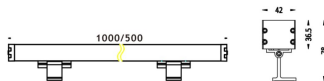

WALLLIGHT (OW03)

Wall Washer fixture from the family WALLLIGHT (OW03) with a power of 48W and a lighting distribution of 24° with a real lumen output of 2870lm and an efficiency of 58,79lm/W with a CCT of 3000K, made in Extruded Aluminium, Die Cast End Caps, Tempered Glass Cover and finished in Grey color. DALI driver.

Item code	86.OW03.2333.03
Product type	Outdoor
Category	Wall Washer
Family	WALLLIGHT
Subfamily	WALLLIGHT (OW03)

Pictograms

Scheme

Product	
Real power (W)	48
Real luminous flux (Lm)	2870
Luminous efficiency (Lm/W)	58.79
Beam angle (°)	24°
Life time (h)	50000h L70B10
IP	65
Electrical class insulation	Class I
Colour	Grey
Chip Brand	OSRAM
Control gear included	Yes
Control gear	NOT INCLUDED
Light source	OSRAM single color
Colour temperature (K)	3000
Colour consistency (SDCM)	SDCM<3
CRI	>80
IK	IK08