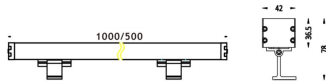

Scheme

Product

Real power (W)	48
Real luminous flux (Lm)	2870
Luminous efficiency (Lm/W)	58.79
Beam angle (°)	24°
Life time (h)	50000h L70B10
IP	65
Electrical class insulation	Class I
Colour	Grey
Chip Brand	OSRAM
Control gear included	Yes
Control gear	NOT INCLUDED
Light source	OSRAM single color
Colour temperature (K)	3000
Colour consistency (SDCM)	SDCM<3
CRI	>80
IK	IK08