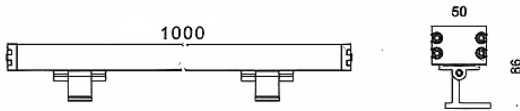

WALLLIGHT (OW03)

Lavov Wall washer from the family WALLLIGHT (OW03), with a power of 48W and a 36° beam angle. Finished in Black colour. Dimensions 50X86X1000mm. With a total lumen output of 2870lm and a luminous efficiency of 58.79lm/W. CCT 3000. Driver ON-OFF. Made in Extruded Aluminium body, Die Cast End Caps, Tempered Glass Cover. IP66. IK08

Dimensions

Product dimensions (mm) 50X86X1000mm

Scheme

Item code	86.OW03.2341.02
Product type	Outdoor
Category	Wall Washer
Family	WALLLIGHT
Subfamily	WALLLIGHT (OW03)
Pictograms	

Product	
Real power (W)	48
Real luminous flux (Lm)	2870
Luminous efficiency (Lm/W)	58.79
Beam angle (°)	36°
Life time (h)	50000h L70B10
IP	66
Electrical class insulation	Class I
Colour	Black
Control gear included	Yes
Control gear	ON-OFF
Light source	LED
Type of LED	OSRAM single color
Colour temperature (K)	3000
Colour consistency (SDCM)	SDCM3
CRI	>80
IK	IK08