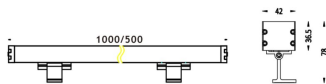

WALLLIGHT (OW03)

Wall Washer fixture from the family WALLLIGHT (OW03) with a power of 48W and a lighting distribution of 36° with a real lumen output of 2870lm and an efficiency of 58,79lm/W with a CCT of 3000K, made in Extruded Aluminium, Die Cast End Caps, Tempered Glass Cover and finished in Grey color. ON-OFF driver.

Item code	86.OW03.2341.03
Product type	Outdoor
Category	Wall Washer
Family	WALLLIGHT
Subfamily	WALLLIGHT (OW03)

Pictograms

Scheme

Product	
Real power (W)	48
Real luminous flux (Lm)	2870
Luminous efficiency (Lm/W)	58.79
Beam angle (°)	36°
Life time (h)	50000h L70B10
IP	65
Electrical class insulation	Class I
Colour	Grey
Chip Brand	OSRAM
Control gear included	Yes
Control gear	ON-OFF
Light source	OSRAM single color
Colour temperature (K)	3000
Colour consistency (SDCM)	SDCM<3
CRI	>80
IK	IK08