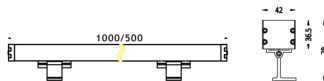

WALLLIGHT (OW03)

Wall Washer fixture from the family WALLLIGHT (OW03) with a power of 48W and a lighting distribution of 36° with a real lumen output of 2870lm and an efficiency of 58,79lm/W with a CCT of 3000K, made in Extruded Aluminium, Die Cast End Caps, Tempered Glass Cover and finished in Grey color. ON-OFF driver.

Item code	86.OW03.2341.03
Product type	Outdoor
Category	Wall Washer
Family	WALLLIGHT
Subfamily	WALLLIGHT (OW03)

Pictograms

Scheme

Product	
Real power (W)	48
Real luminous flux (Lm)	2870
Luminous efficiency (Lm/W)	58.79
Beam angle (°)	36°
Life time (h)	50000h L70B10
IP	65
Electrical class insulation	Class I
Colour	Grey
Chip Brand	OSRAM
Control gear included	Yes
Control gear	ON-OFF
Light source	OSRAM single color
Colour temperature (K)	3000
Colour consistency (SDCM)	SDCM<3
CRI	>80
IK	IK08