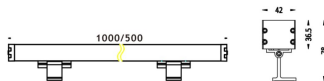

WALLLIGHT (OW03)

Wall Washer fixture from the family WALLLIGHT (OW03) with a power of 48W and a lighting distribution of 36° with a real lumen output of 2870lm and an efficiency of 58,79lm/W with a CCT of 3000K, made in Extruded Aluminium, Die Cast End Caps, Tempered Glass Cover and finished in Grey color. DALI driver.

Item code	86.OW03.2343.03
Product type	Outdoor
Category	Wall Washer
Family	WALLLIGHT
Subfamily	WALLLIGHT (OW03)

Pictograms

Scheme

Product	
Real power (W)	48
Real luminous flux (Lm)	2870
Luminous efficiency (Lm/W)	58.79
Beam angle (°)	36°
Life time (h)	50000h L70B10
IP	65
Electrical class insulation	Class I
Colour	Grey
Chip Brand	OSRAM
Control gear included	Yes
Control gear	NOT INCLUDED
Light source	OSRAM single color
Colour temperature (K)	3000
Colour consistency (SDCM)	SDCM<3
CRI	>80
IK	IK08