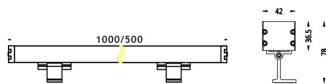

### WALLLIGHT (OW03)

Wall Washer fixture from the family WALLLIGHT (OW03) with a power of 48W and a lighting distribution of 36° with a real lumen output of 2870lm and an efficiency of 58,79lm/W with a CCT of 3000K, made in Extruded Aluminium, Die Cast End Caps, Tempered Glass Cover and finished in Grey color. DALI driver.

#### Scheme

<b>Product</b>	
<b>Real power (W)</b>	<b>48</b>
<b>Real luminous flux (Lm)</b>	<b>2870</b>
<b>Luminous efficiency (Lm/W)</b>	<b>58.79</b>
<b>Beam angle (°)</b>	<b>36°</b>
<b>Life time (h)</b>	<b>50000h L70B10</b>
<b>IP</b>	<b>65</b>
<b>Electrical class insulation</b>	<b>Class I</b>
<b>Colour</b>	<b>Grey</b>
<b>Chip Brand</b>	<b>OSRAM</b>
<b>Control gear included</b>	<b>Yes</b>
<b>Control gear</b>	<b>NOT INCLUDED</b>
<b>Light source</b>	<b>OSRAM single color</b>
<b>Colour temperature (K)</b>	<b>3000</b>
<b>Colour consistency (SDCM)</b>	<b>SDCM&lt;3</b>
<b>CRI</b>	<b>&gt;80</b>
<b>IK</b>	<b>IK08</b>