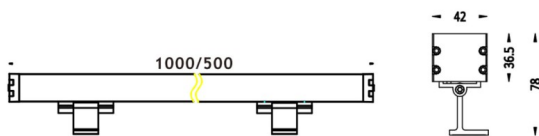

WALLLIGHT (OW03)

Wall Washer fixture from the family WALLLIGHT (OW03) with a power of 48W and a lighting distribution of 60° with a real lumen output of 2870lm and an efficiency of 58,79lm/W with a CCT of 3000K, made in Extruded Aluminium, Die Cast End Caps, Tempered Glass Cover and finished in Grey color. ON-OFF driver.

Item code	86.OW03.2351.03
Product type	Outdoor
Category	Wall Washer
Family	WALLLIGHT
Subfamily	WALLLIGHT (OW03)
Pictograms	

Scheme

Product	
Real power (W)	48
Real luminous flux (Lm)	2870
Luminous efficiency (Lm/W)	58.79
Beam angle (°)	60°
Life time (h)	50000h L70B10
IP	65
Electrical class insulation	Class I
Colour	Grey
Chip Brand	OSRAM
Control gear included	Yes
Control gear	ON-OFF
Light source	LED
Type of LED	OSRAM single color
Colour temperature (K)	3000
Colour consistency (SDCM)	SDCM3
CRI	>80
IK	IK08