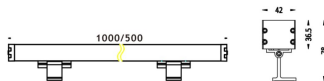

WALLLIGHT (OW03)

Wall Washer fixture from the family WALLLIGHT (OW03) with a power of 48W and a lighting distribution of 60° with a real lumen output of 2870lm and an efficiency of 58,79lm/W with a CCT of 3000K, made in Extruded Aluminium, Die Cast End Caps, Tempered Glass Cover and finished in Grey color. ON-OFF driver.

Item code	86.OW03.2351.03
Product type	Outdoor
Category	Wall Washer
Family	WALLLIGHT
Subfamily	WALLLIGHT (OW03)

Pictograms

Scheme

Product	
Real power (W)	48
Real luminous flux (Lm)	2870
Luminous efficiency (Lm/W)	58.79
Beam angle (°)	60°
Life time (h)	50000h L70B10
IP	65
Electrical class insulation	Class I
Colour	Grey
Chip Brand	OSRAM
Control gear included	Yes
Control gear	ON-OFF
Light source	OSRAM single color
Colour temperature (K)	3000
Colour consistency (SDCM)	SDCM<3
CRI	>80
IK	IK08