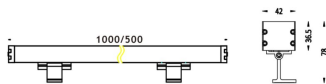

WALLLIGHT (OW03)

Wall Washer fixture from the family WALLLIGHT (OW03) with a power of 48W and a lighting distribution of 60° with a real lumen output of 2870lm and an efficiency of 58,79lm/W with a CCT of 3000K, made in Extruded Aluminium, Die Cast End Caps, Tempered Glass Cover and finished in Grey color. ON-OFF driver.

Item code	86.OW03.2351.03
Product type	Outdoor
Category	Wall Washer
Family	WALLLIGHT
Subfamily	WALLLIGHT (OW03)

Pictograms

Scheme

Product	
Real power (W)	48
Real luminous flux (Lm)	2870
Luminous efficiency (Lm/W)	58.79
Beam angle (°)	60°
Life time (h)	50000h L70B10
IP	65
Electrical class insulation	Class I
Colour	Grey
Chip Brand	OSRAM
Control gear included	Yes
Control gear	ON-OFF
Light source	OSRAM single color
Colour temperature (K)	3000
Colour consistency (SDCM)	SDCM<3
CRI	>80
IK	IK08