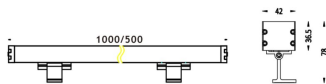

WALLLIGHT (OW03)

Wall Washer fixture from the family WALLLIGHT (OW03) with a power of 48W and a lighting distribution of 60° with a real lumen output of 2870lm and an efficiency of 58,79lm/W with a CCT of 3000K, made in Extruded Aluminium, Die Cast End Caps, Tempered Glass Cover and finished in Grey color. DALI driver.

Item code	86.OW03.2353.03
Product type	Outdoor
Category	Wall Washer
Family	WALLLIGHT
Subfamily	WALLLIGHT (OW03)

Pictograms

Scheme

Product	
Real power (W)	48
Real luminous flux (Lm)	2870
Luminous efficiency (Lm/W)	58.79
Beam angle (°)	60°
Life time (h)	50000h L70B10
IP	65
Electrical class insulation	Class I
Colour	Grey
Chip Brand	OSRAM
Control gear included	Yes
Control gear	NOT INCLUDED
Light source	OSRAM single color
Colour temperature (K)	3000
Colour consistency (SDCM)	SDCM<3
CRI	>80
IK	IK08