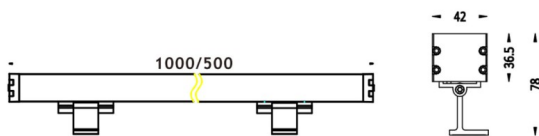

WALLLIGHT (OW03)

Wall Washer fixture from the family WALLLIGHT (OW03) with a power of 48W and a lighting distribution of 15°X40° with a real lumen output of 2870lm and an efficiency of 58,79lm/W with a CCT of 3000K, made in Extruded Aluminium, Die Cast End Caps, Tempered Glass Cover and finished in Grey color. ON-OFF driver.

Item code	86.OW03.2361.03
Product type	Outdoor
Category	Wall Washer
Family	WALLLIGHT
Subfamily	WALLLIGHT (OW03)
Pictograms	

Scheme

Product	
Real power (W)	48
Real luminous flux (Lm)	2870
Luminous efficiency (Lm/W)	58.79
Beam angle (°)	15°X40°
Life time (h)	50000h L70B10
IP	65
Electrical class insulation	Class I
Colour	Grey
Chip Brand	OSRAM
Control gear included	Yes
Control gear	ON-OFF
Light source	LED
Type of LED	OSRAM single color
Colour temperature (K)	3000
Colour consistency (SDCM)	SDCM3
CRI	>80
IK	IK08