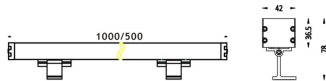

Scheme

Product

Real power (W) 48

Real luminous flux (Lm) 2870

Luminous efficiency (Lm/W) 58.79

Beam angle (°) 15°X40°

Life time (h) 50000h L70B10

IP 65

Electrical class insulation Class I

Colour Grey

Chip Brand OSRAM

Control gear included Yes

Control gear ON-OFF

Light source OSRAM single color

Colour temperature (K) 3000

Colour consistency (SDCM) SDCM<3

CRI >80

IK IK08