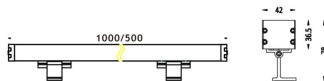

WALLLIGHT (OW03)

Wall Washer fixture from the family WALLLIGHT (OW03) with a power of 48W and a lighting distribution of 15°X40° with a real lumen output of 2870lm and an efficiency of 58,79lm/W with a CCT of 3000K, made in Extruded Aluminium, Die Cast End Caps, Tempered Glass Cover and finished in Grey color. ON-OFF driver.

Item code	86.OW03.2361.03
Product type	Outdoor
Category	Wall Washer
Family	WALLLIGHT
Subfamily	WALLLIGHT (OW03)
Pictograms	

Scheme

Product	
Real power (W)	48
Real luminous flux (Lm)	2870
Luminous efficiency (Lm/W)	58.79
Beam angle (°)	15°X40°
Life time (h)	50000h L70B10
IP	65
Electrical class insulation	Class I
Colour	Grey
Chip Brand	OSRAM
Control gear included	Yes
Control gear	ON-OFF
Light source	OSRAM single color
Colour temperature (K)	3000
Colour consistency (SDCM)	SDCM<3
CRI	>80
IK	IK08