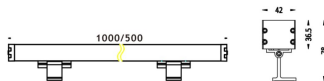

WALLLIGHT (OW03)

Wall Washer fixture from the family WALLLIGHT (OW03) with a power of 48W and a lighting distribution of 15°X40° with a real lumen output of 2870lm and an efficiency of 58,79lm/W with a CCT of 3000K, made in Extruded Aluminium, Die Cast End Caps, Tempered Glass Cover and finished in Grey color. ON-OFF driver.

Item code	86.OW03.2361.03
Product type	Outdoor
Category	Wall Washer
Family	WALLLIGHT
Subfamily	WALLLIGHT (OW03)

Pictograms

Scheme

Product	
Real power (W)	48
Real luminous flux (Lm)	2870
Luminous efficiency (Lm/W)	58.79
Beam angle (°)	15°X40°
Life time (h)	50000h L70B10
IP	65
Electrical class insulation	Class I
Colour	Grey
Chip Brand	OSRAM
Control gear included	Yes
Control gear	ON-OFF
Light source	OSRAM single color
Colour temperature (K)	3000
Colour consistency (SDCM)	SDCM<3
CRI	>80
IK	IK08